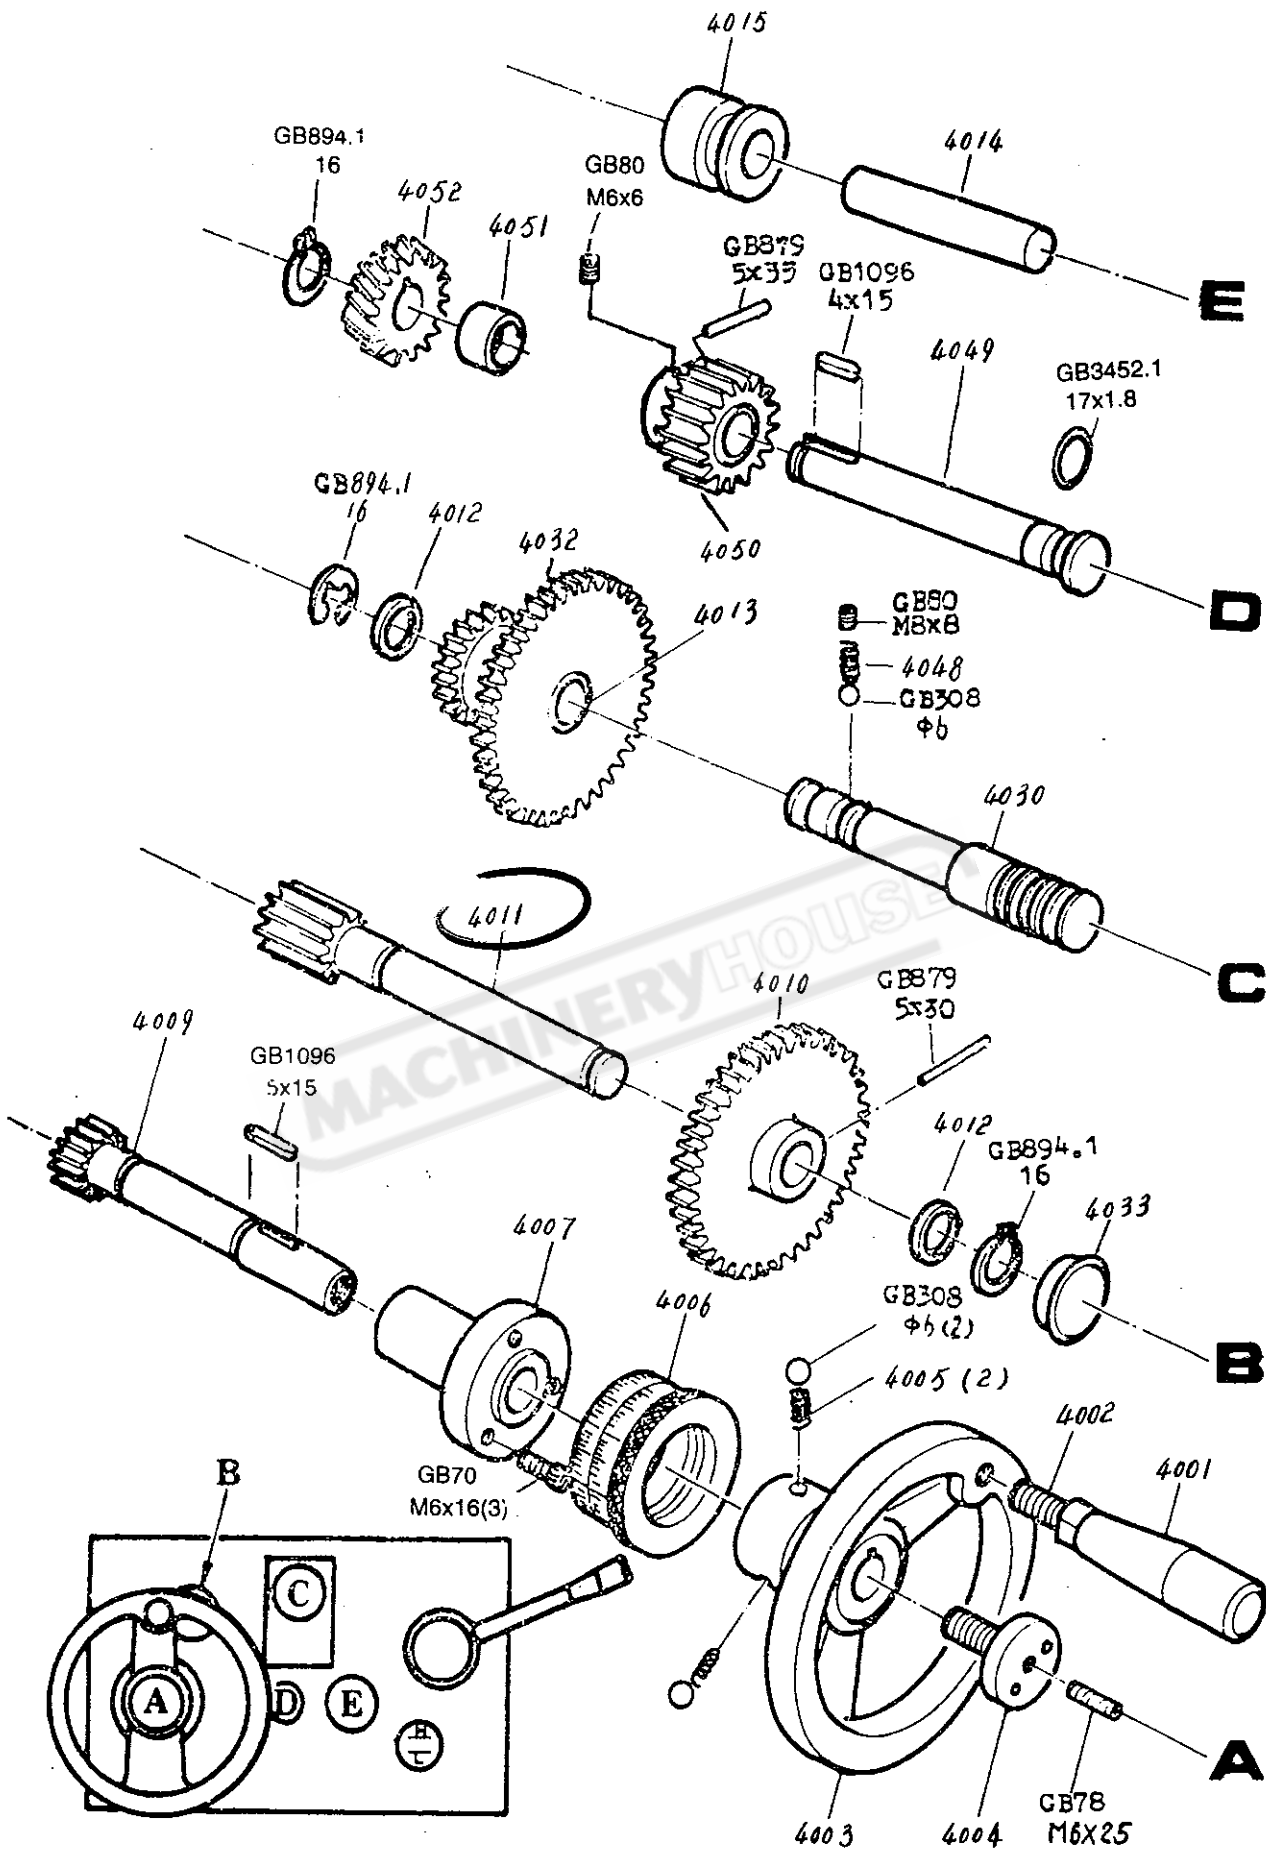

HEADSTOCK

GEARBOX

Parts List for AL-540A (L187)

23/08/2012

GEARBOX Metrit system

APRON Left hand, Lever type

Parts List for AL-540A (L187)

SADDLE & CROSS-SLIDE

Isopic type

CABINET & PANELS

Metric system

SWING FRAME, END GEARS & COVER

Inch system

INCH

MM