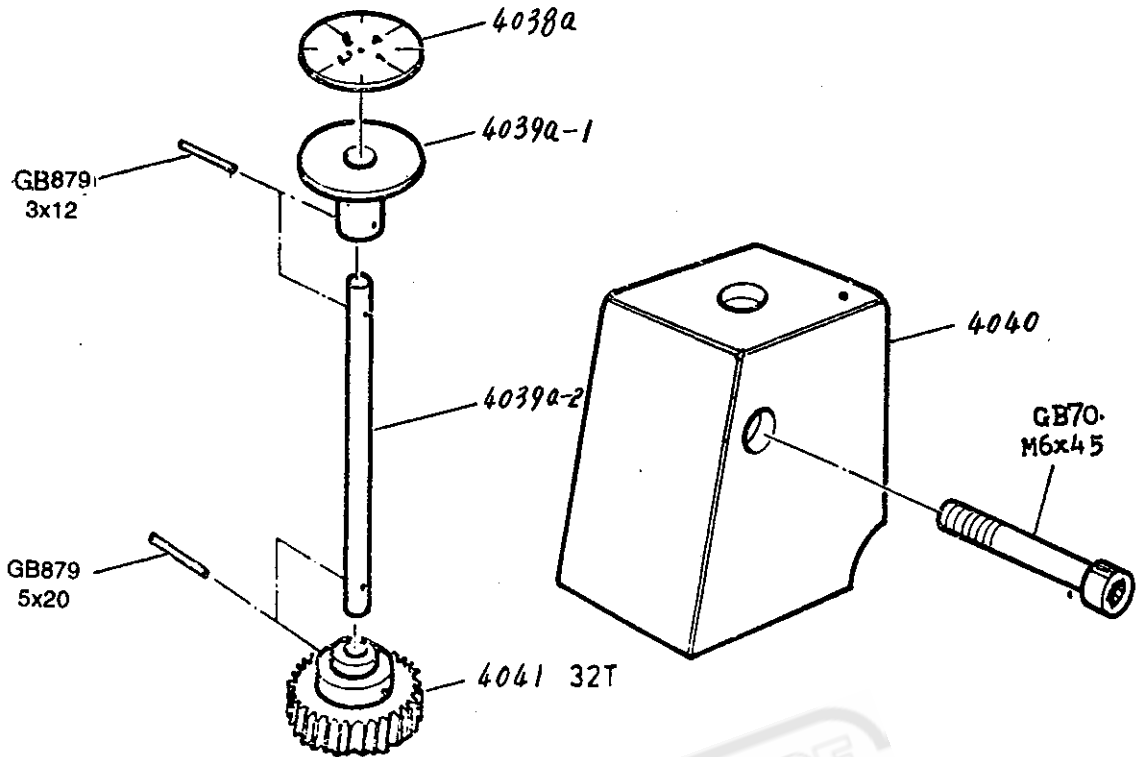

HEADSTOCK

GEARBOX

Parts List for AL-540A (L187)

23/08/2012

GEARBOX Metrit system

APRON Left hand, Lever type

Parts List for AL-540A (L187)

SADDLE & CROSS-SLIDE

Isopic type

CABINET & PANELS

Metric system

SWING FRAME, END GEARS & COVER

Inch system

INCH

MM