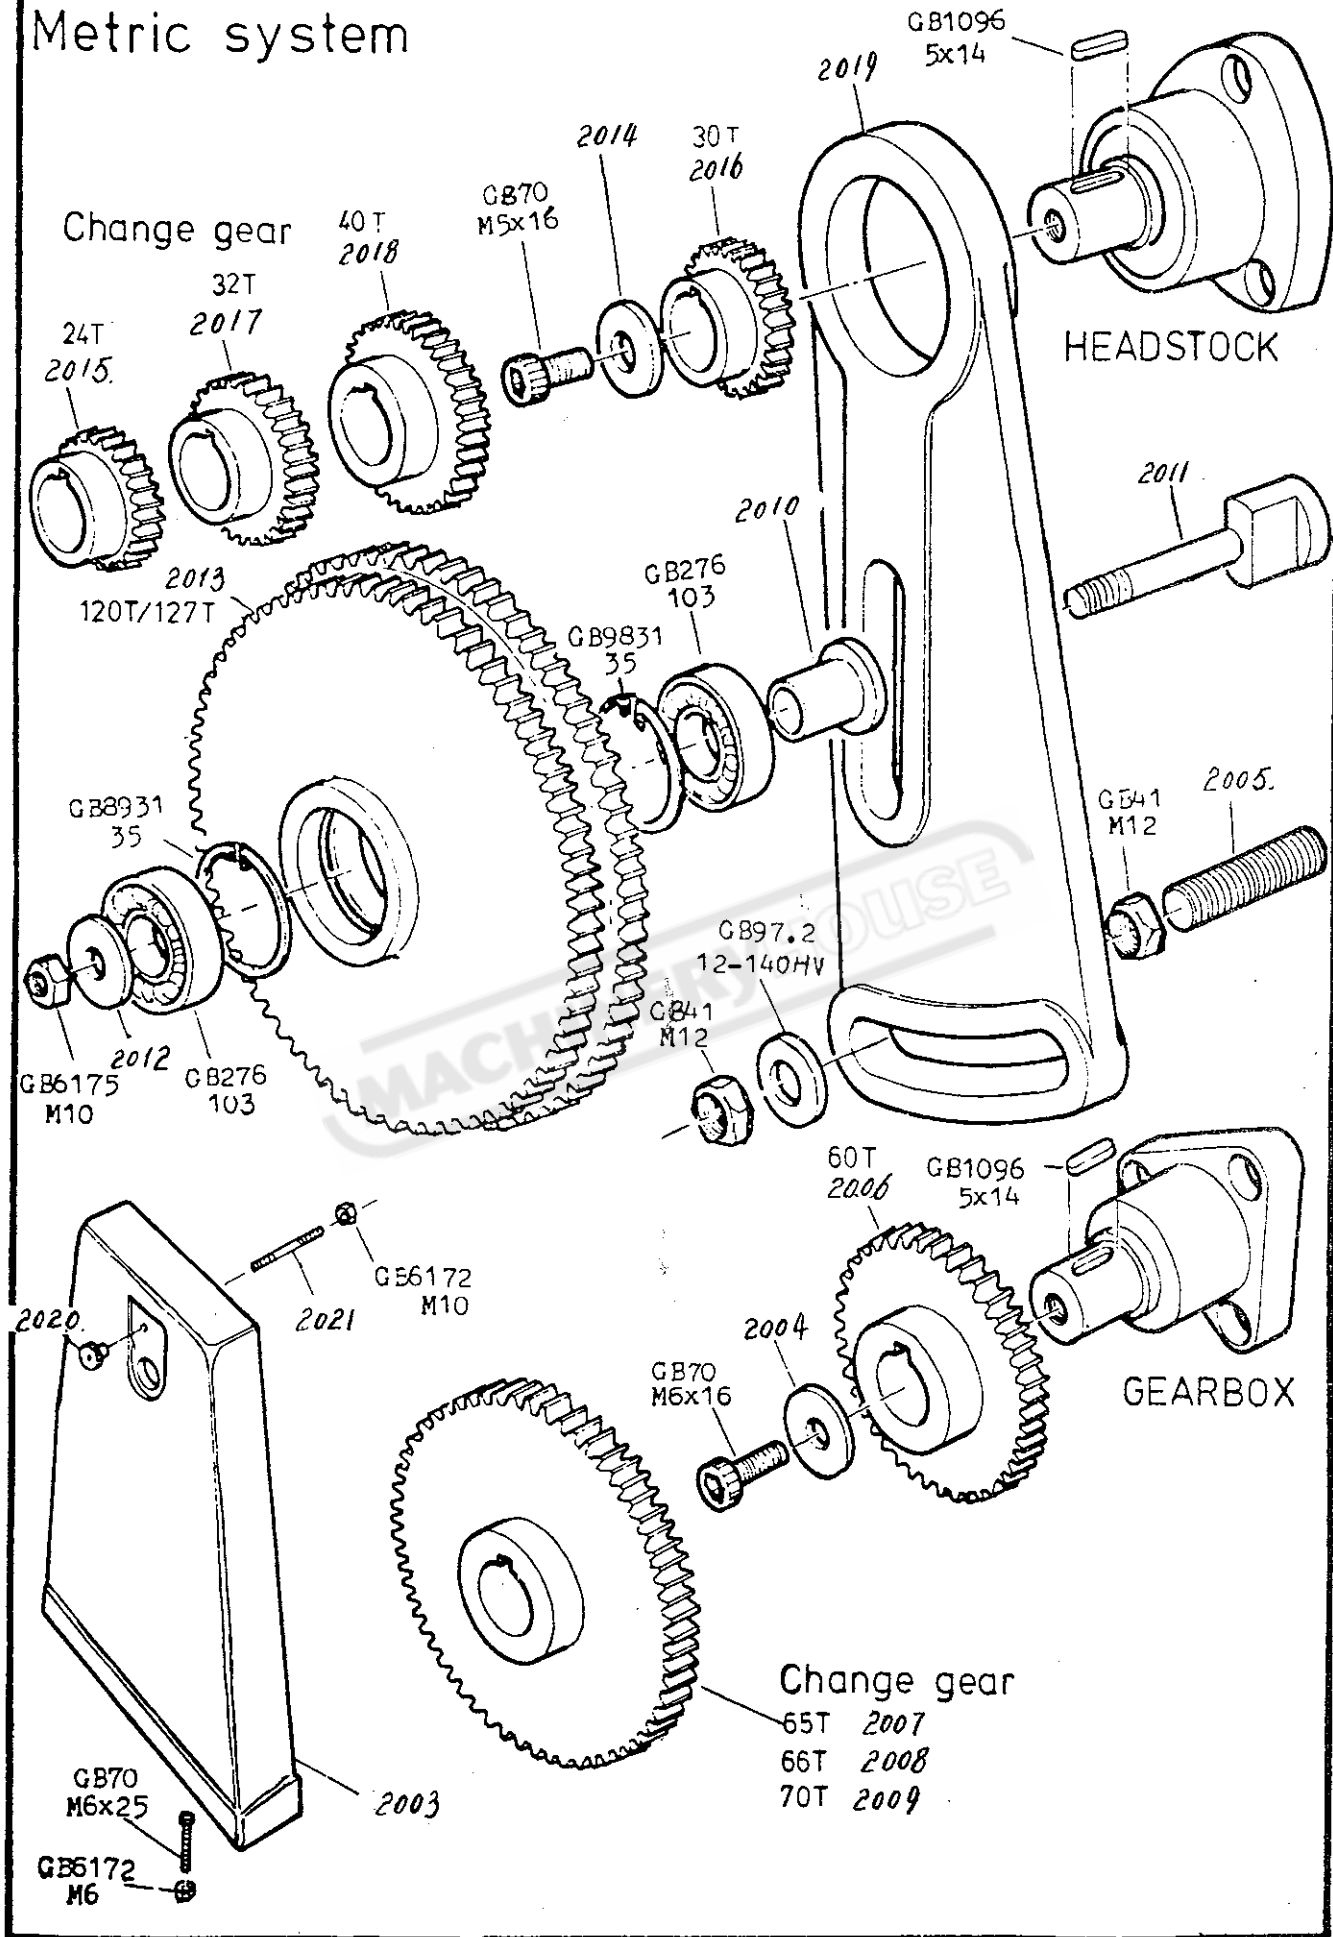

HEADSTOCK

GEARBOX

Parts List for AL-540A (L187)

23/08/2012

GEARBOX Metrit system

APRON Left hand, Lever type

Parts List for AL-540A (L187)

SADDLE & CROSS-SLIDE

Isopic type

CABINET & PANELS

Metric system

SWING FRAME, END GEARS & COVER

Inch system

INCH

MM