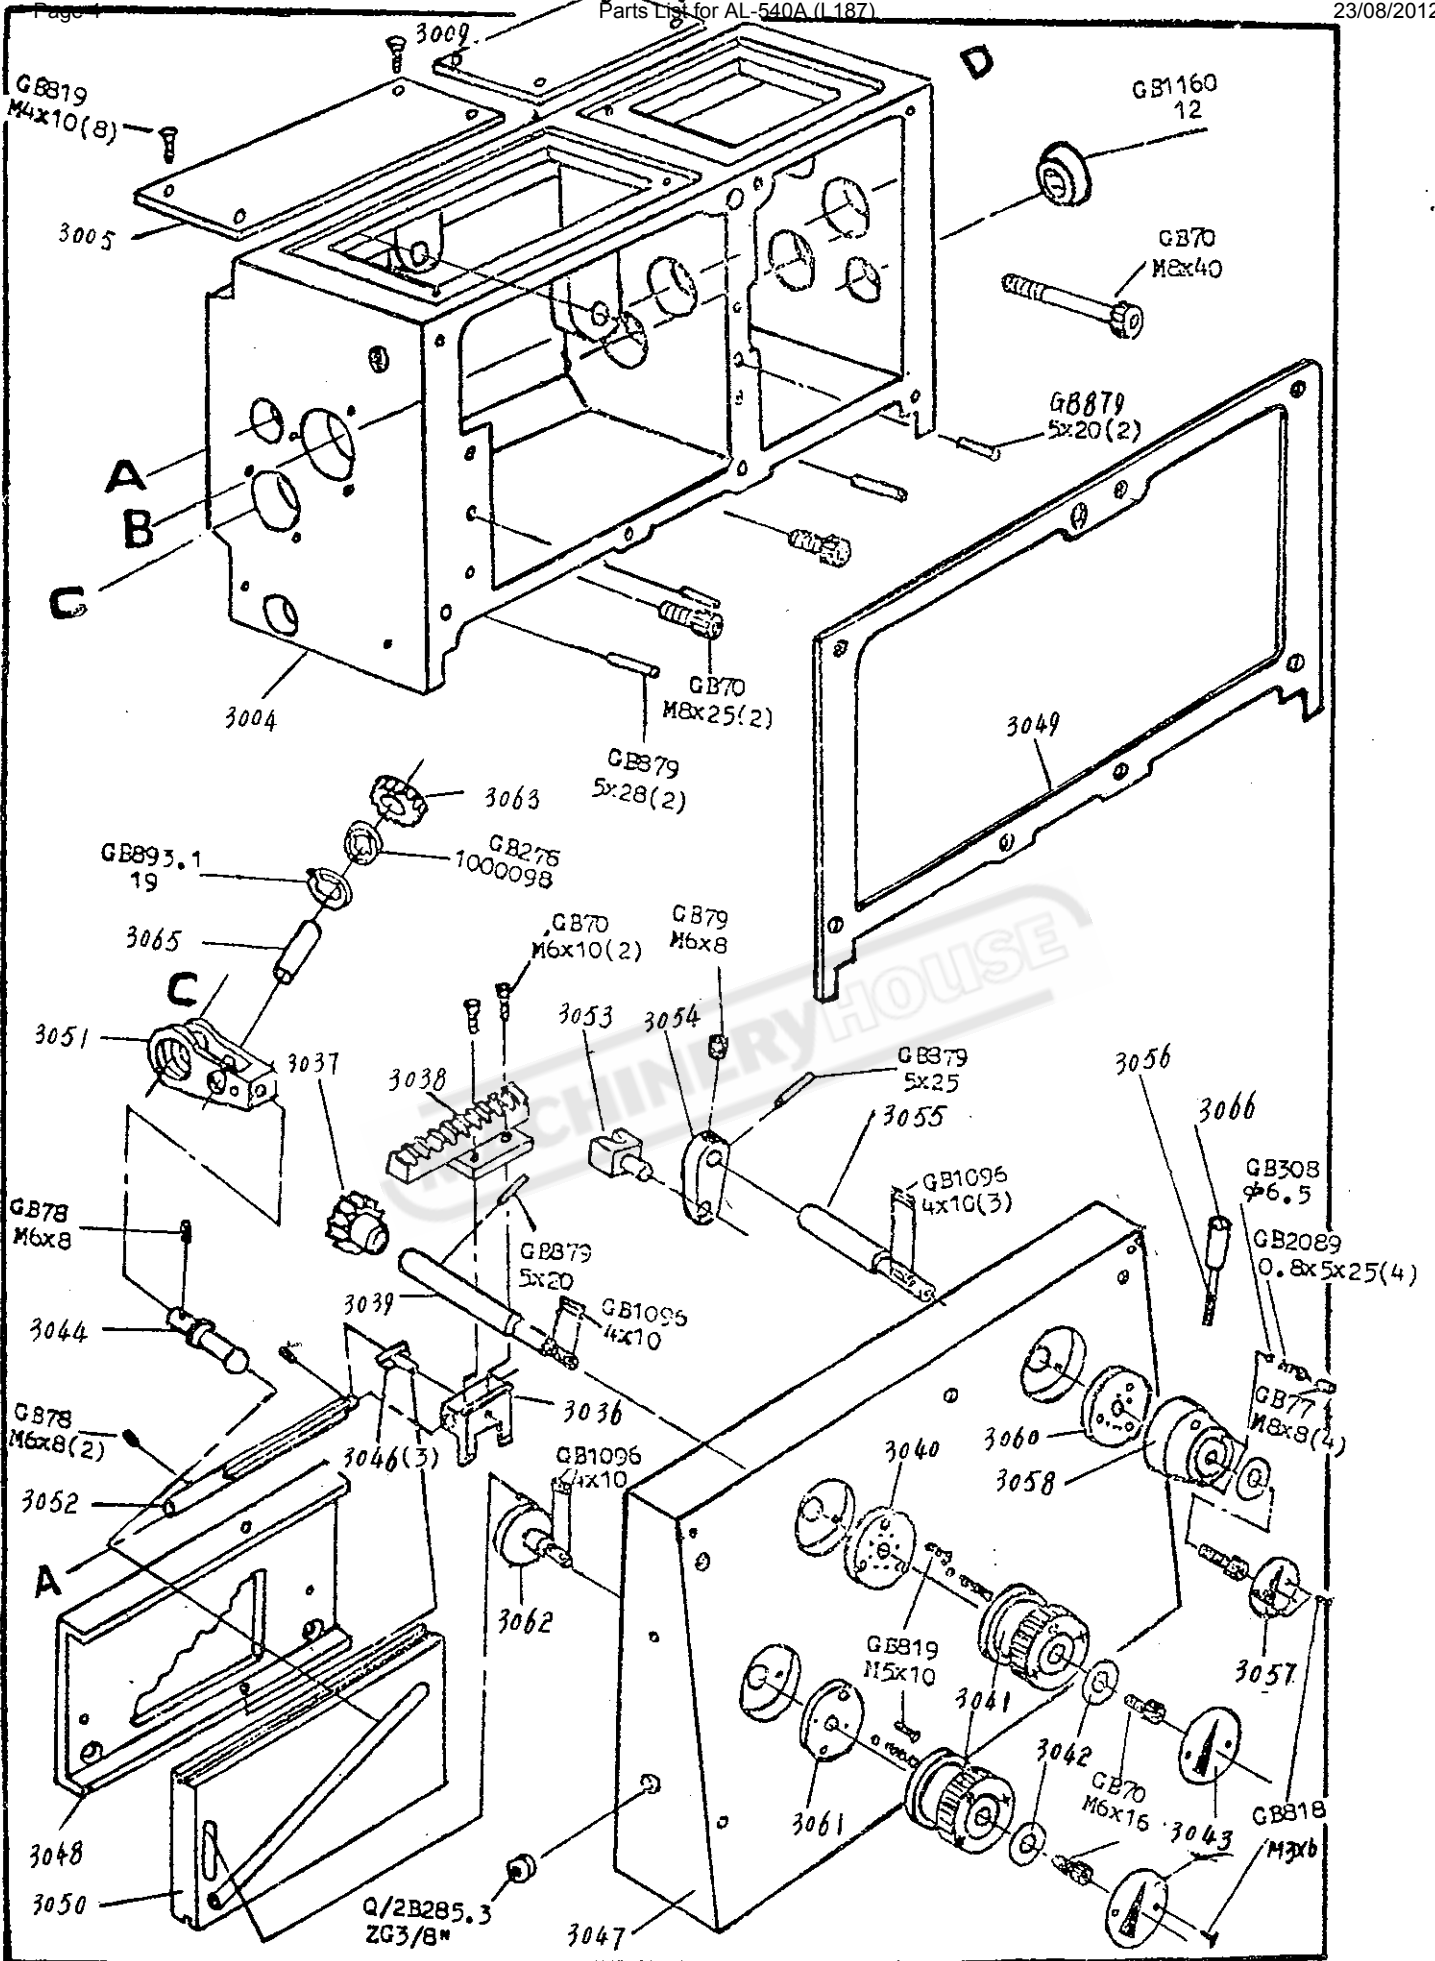

HEADSTOCK

GEARBOX

Parts List for AL-540A (L187)

23/08/2012

GEARBOX Metrit system

APRON Left hand, Lever type

Parts List for AL-540A (L187)

SADDLE & CROSS-SLIDE

Isopic type

CABINET & PANELS

Metric system

SWING FRAME, END GEARS & COVER

Inch system

INCH

MM