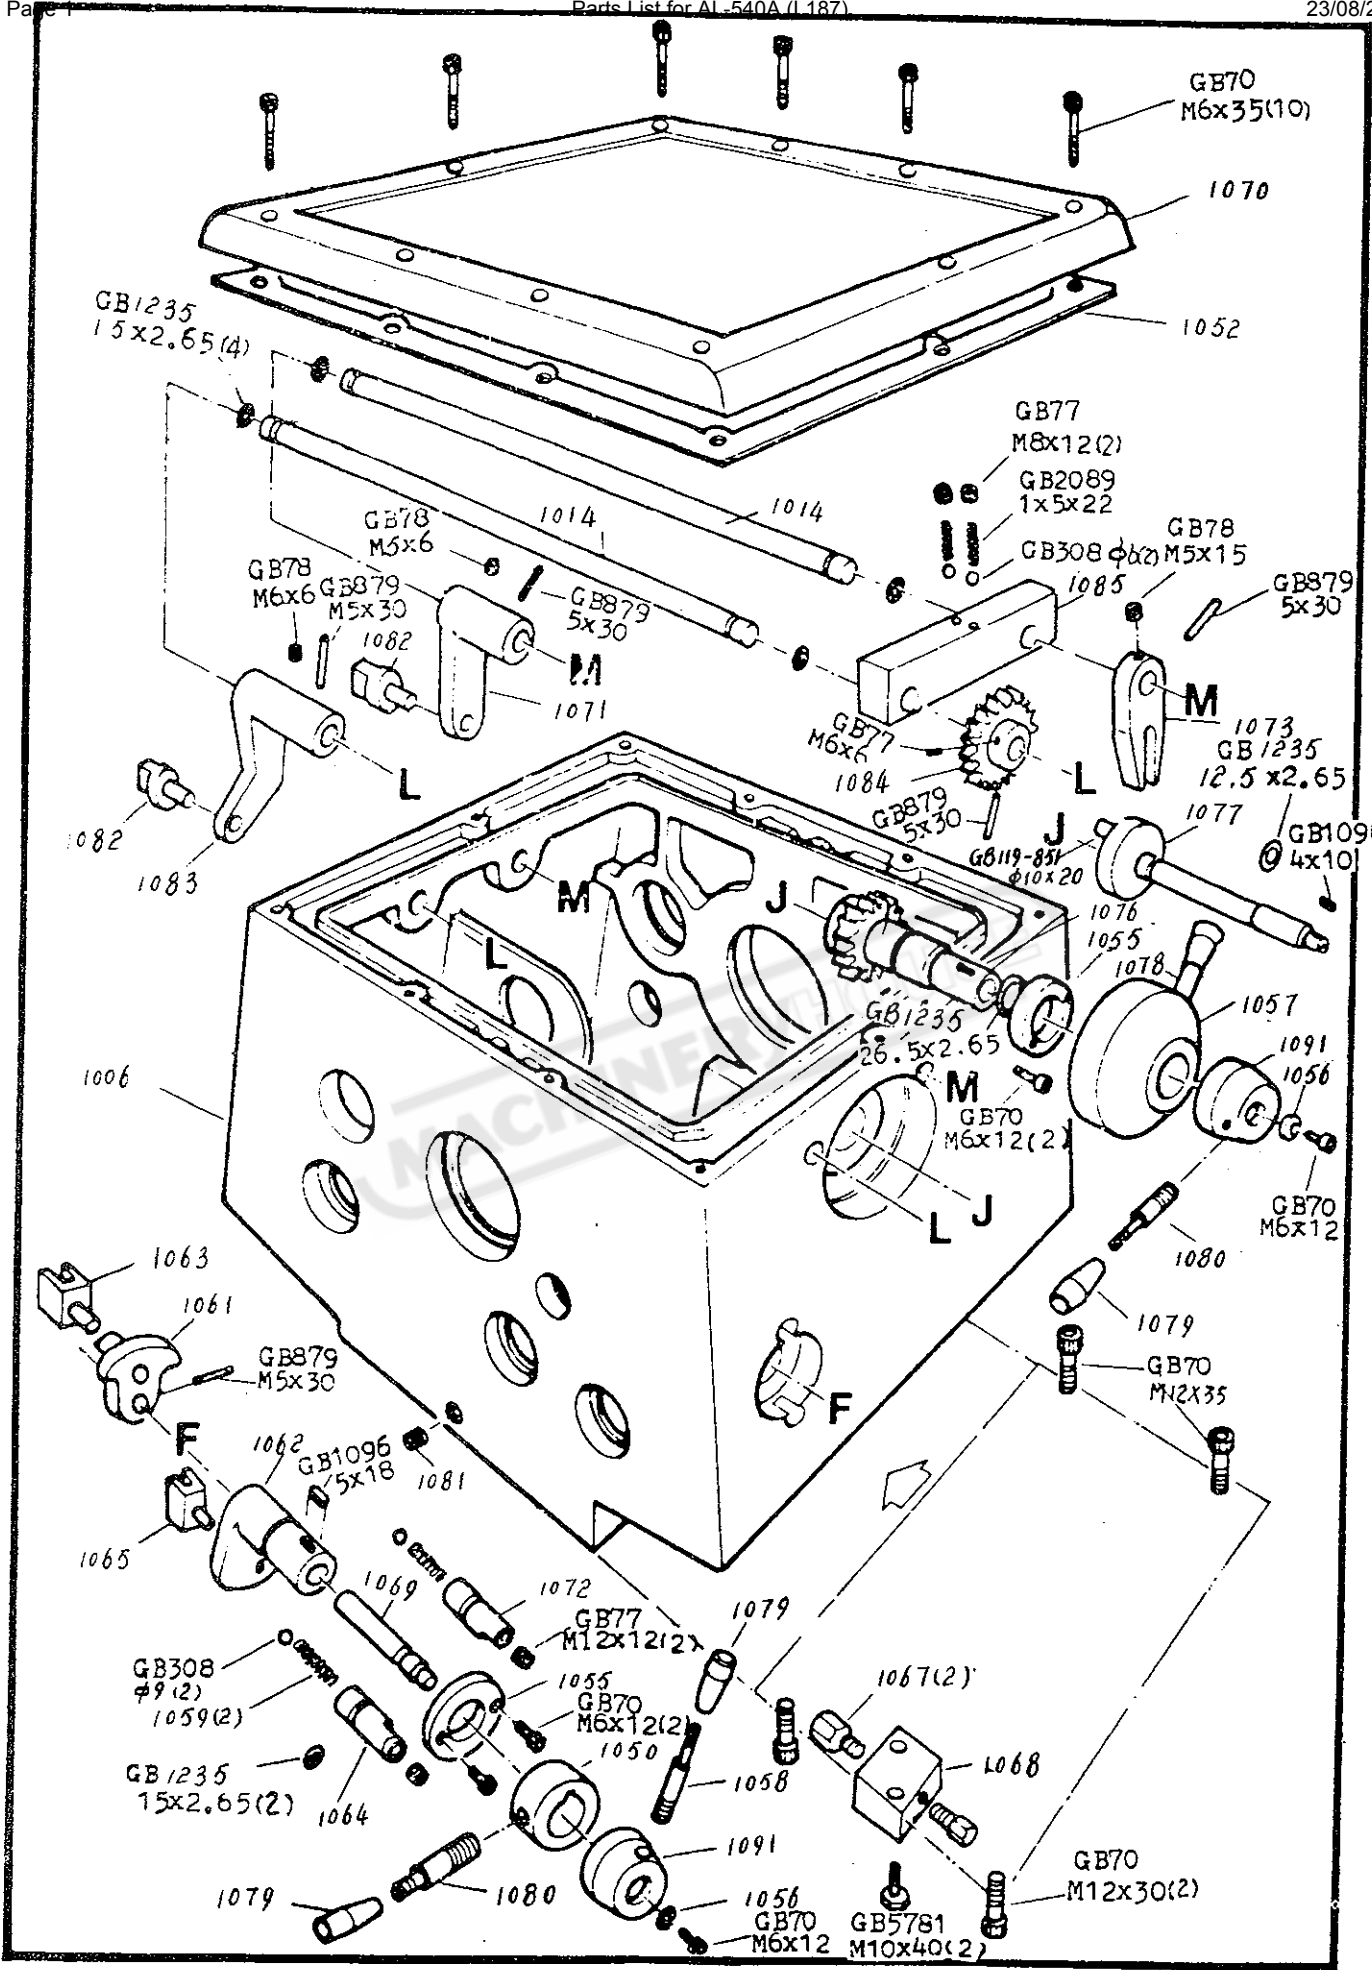

HEADSTOCK

GEARBOX

Parts List for AL-540A (L187)

23/08/2012

GEARBOX Metrit system

APRON Left hand, Lever type

Parts List for AL-540A (L187)

SADDLE & CROSS-SLIDE

Isopic type

CABINET & PANELS

Metric system

SWING FRAME, END GEARS & COVER

Inch system

INCH

MM