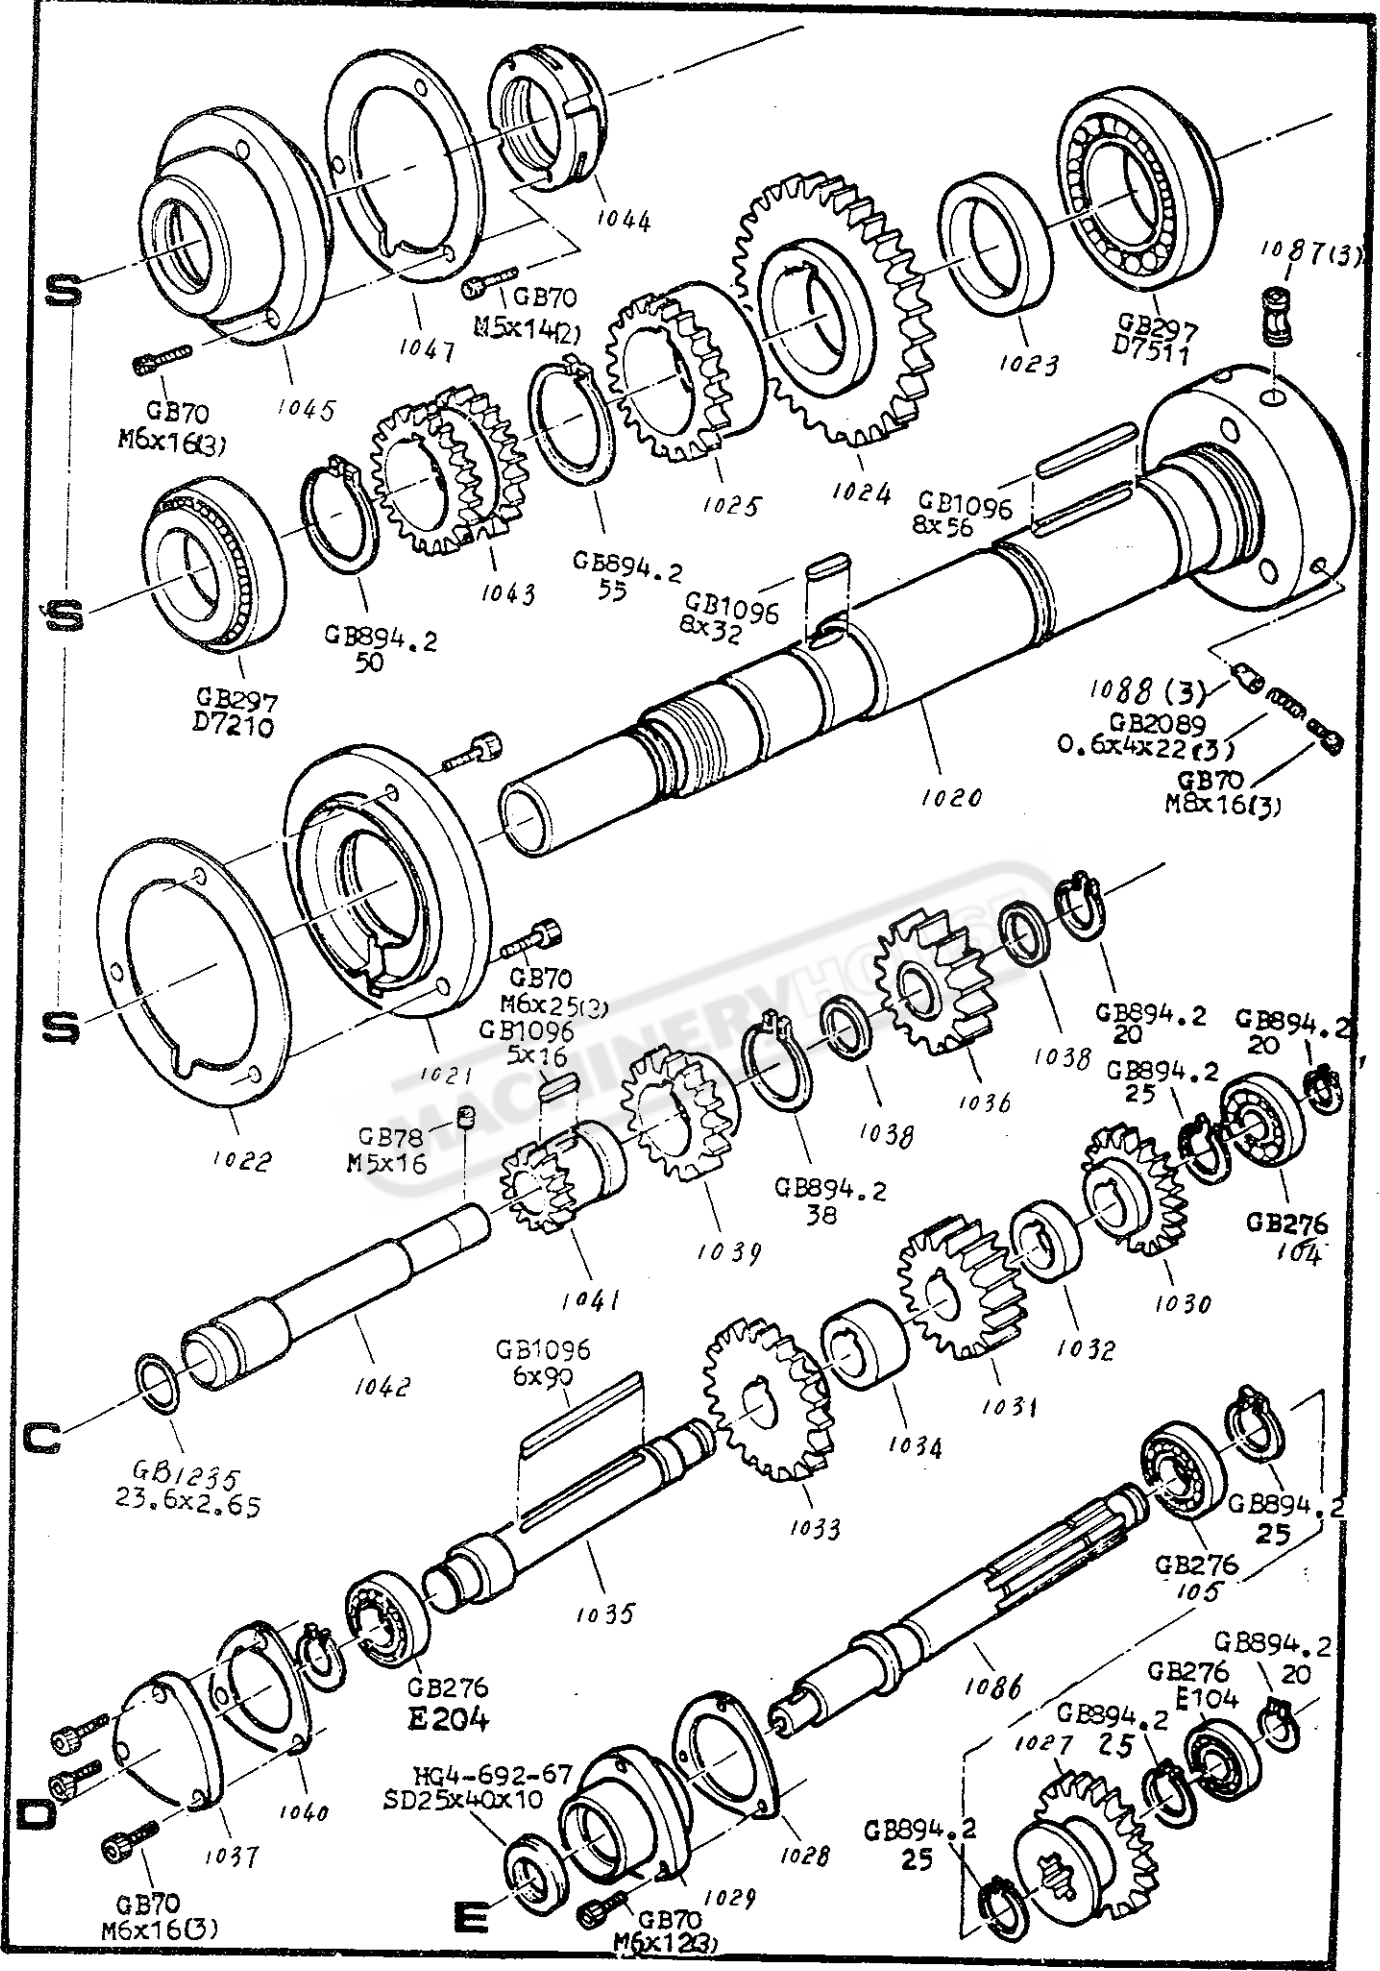

HEADSTOCK

GEARBOX

Parts List for AL-540A (L187)

23/08/2012

GEARBOX Metrit system

APRON Left hand, Lever type

Parts List for AL-540A (L187)

SADDLE & CROSS-SLIDE

Isopic type

CABINET & PANELS

Metric system

SWING FRAME, END GEARS & COVER

Inch system

INCH

MM