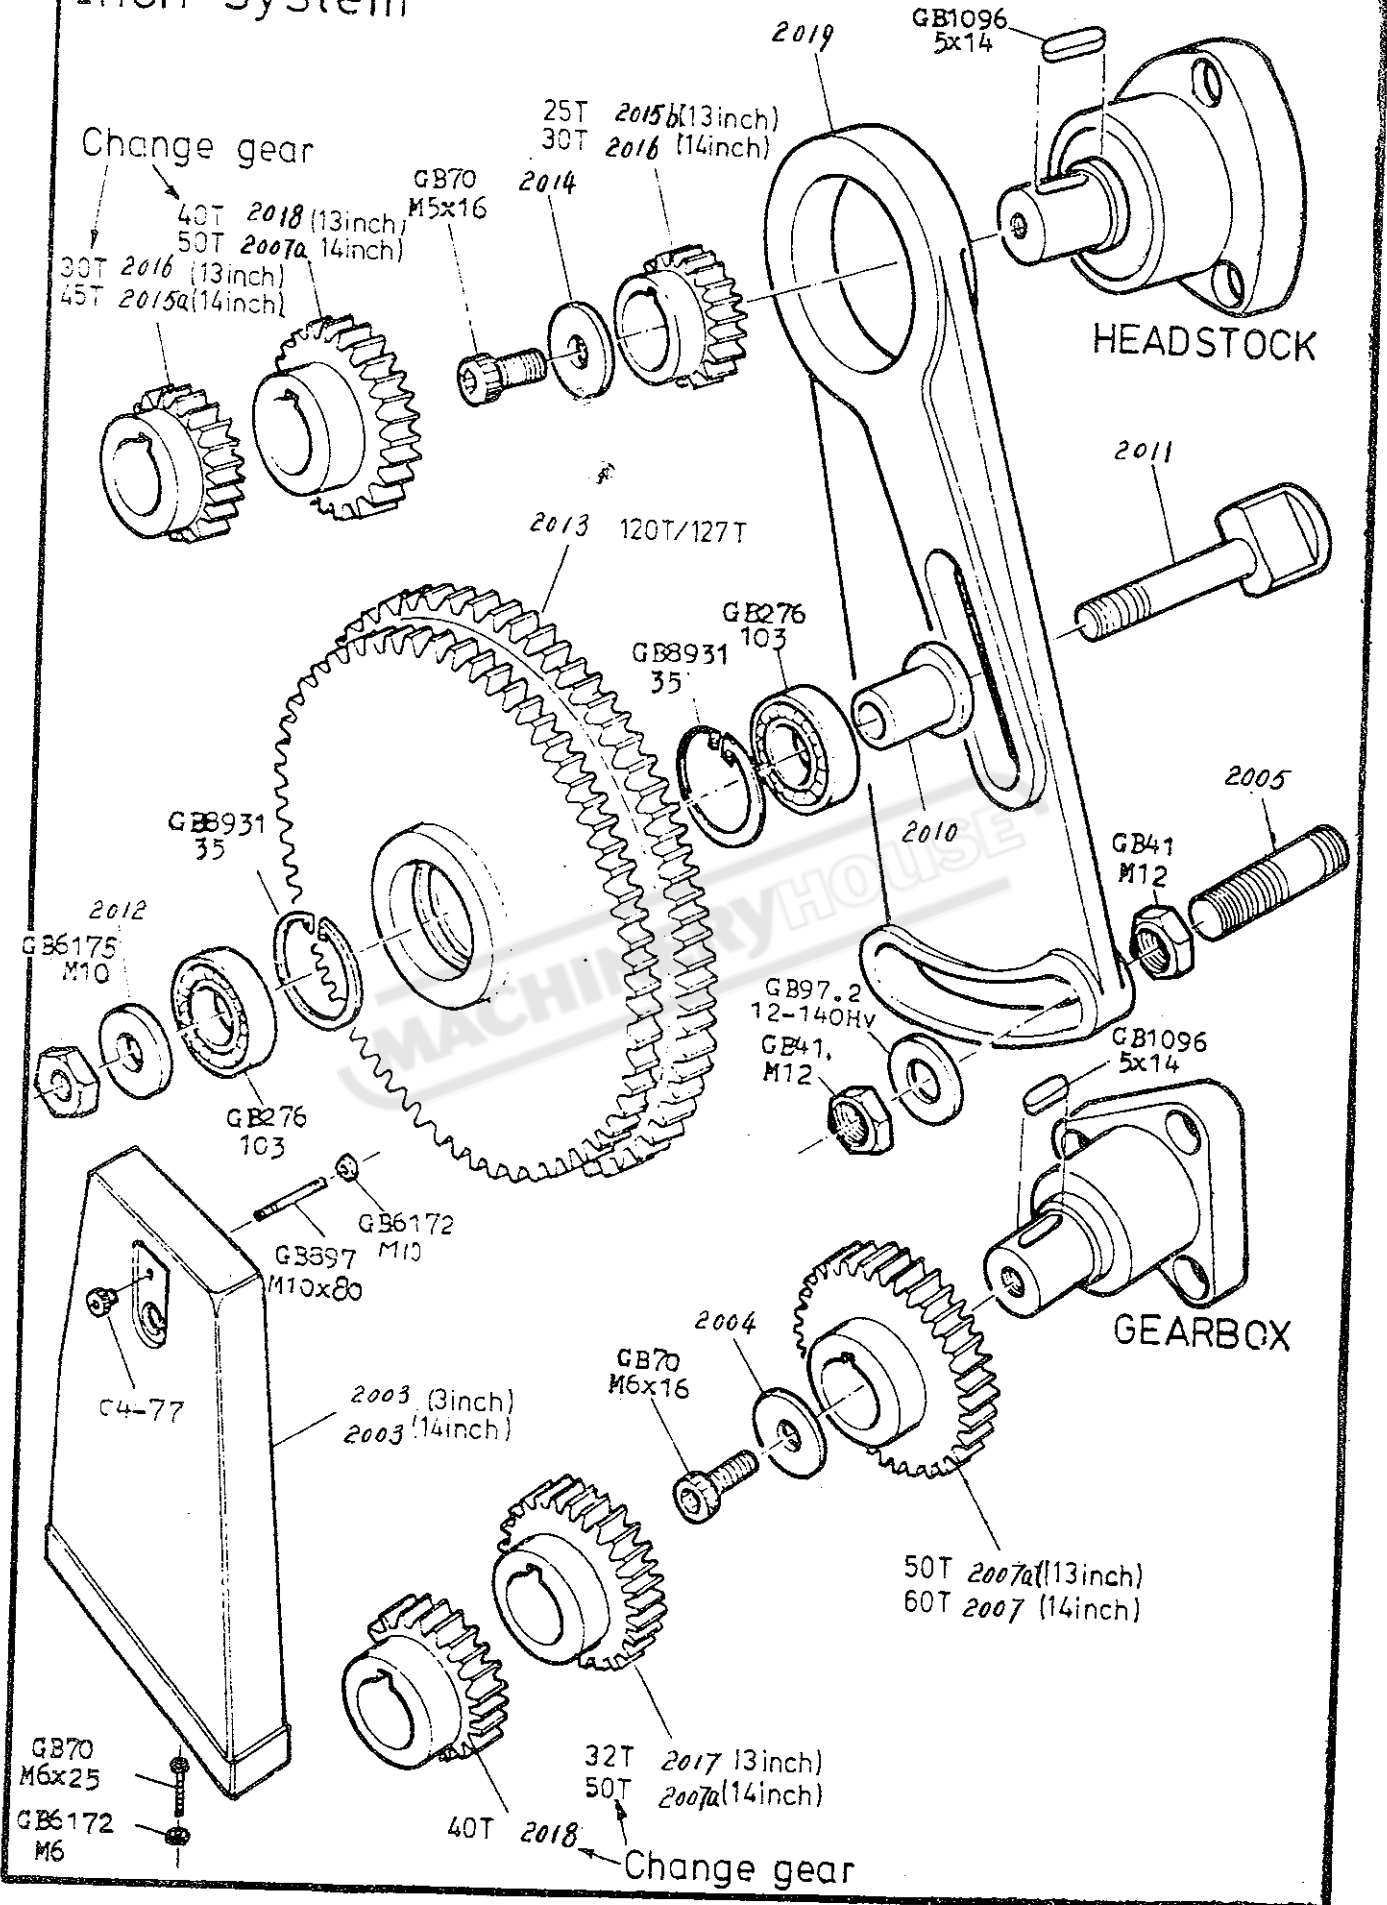

HEADSTOCK

GEARBOX

Parts List for AL-540A (L187)

23/08/2012

GEARBOX Metrit system

APRON Left hand, Lever type

Parts List for AL-540A (L187)

SADDLE & CROSS-SLIDE

Isopic type

CABINET & PANELS

Metric system

SWING FRAME, END GEARS & COVER

Inch system

INCH

MM