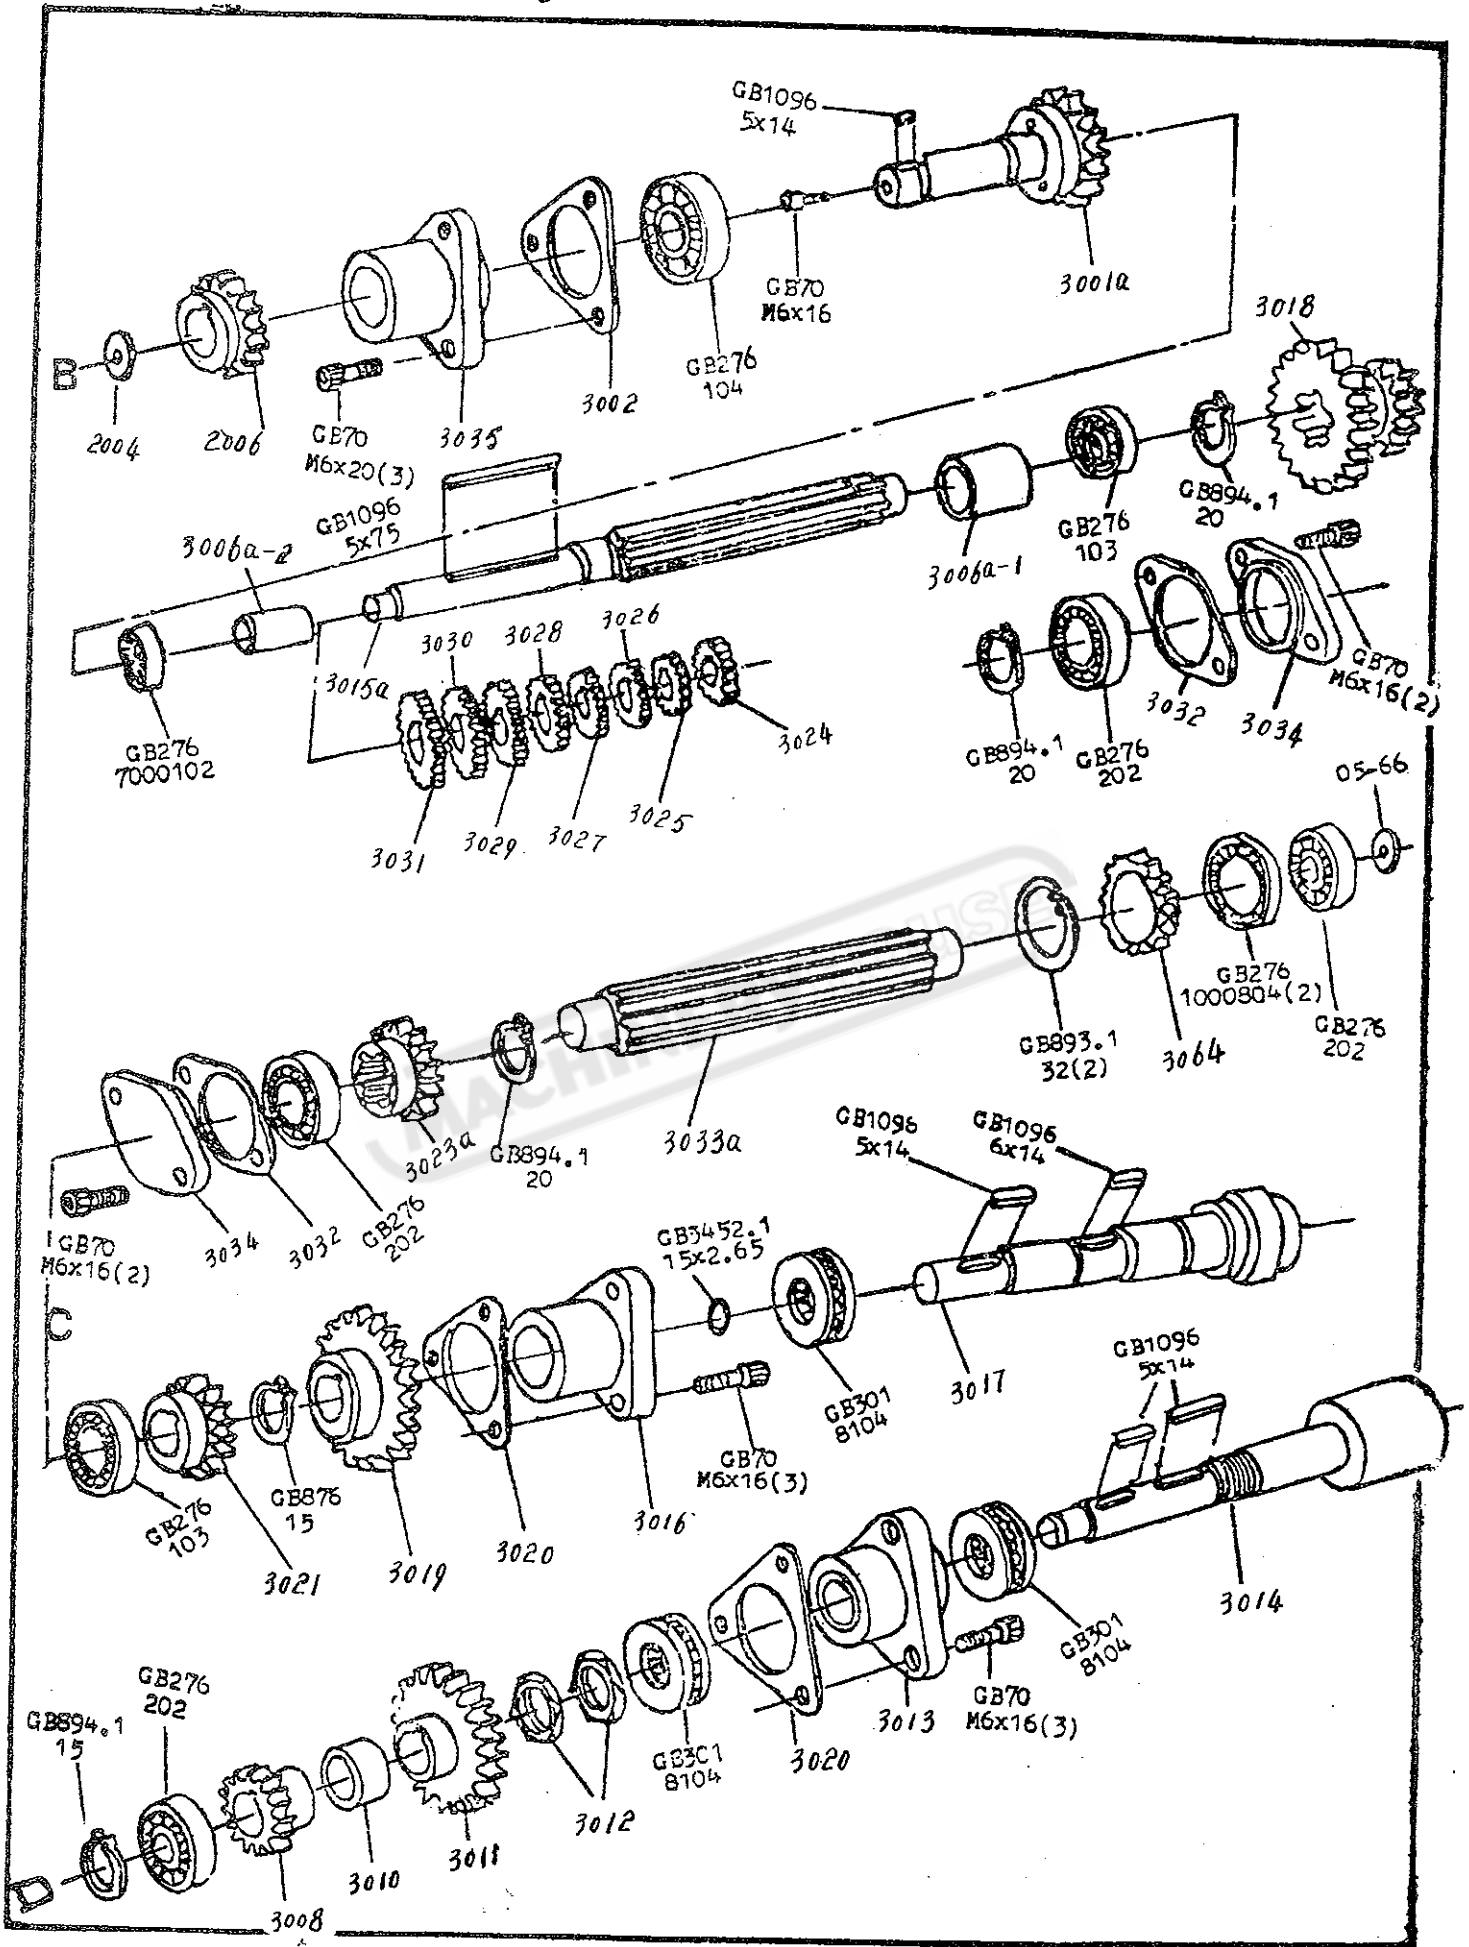

HEADSTOCK

GEARBOX

Parts List for AL-540A (L187)

23/08/2012

GEARBOX Metrit system

APRON Left hand, Lever type

Parts List for AL-540A (L187)

SADDLE & CROSS-SLIDE

Isopic type

CABINET & PANELS

Metric system

SWING FRAME, END GEARS & COVER

Inch system

INCH

MM