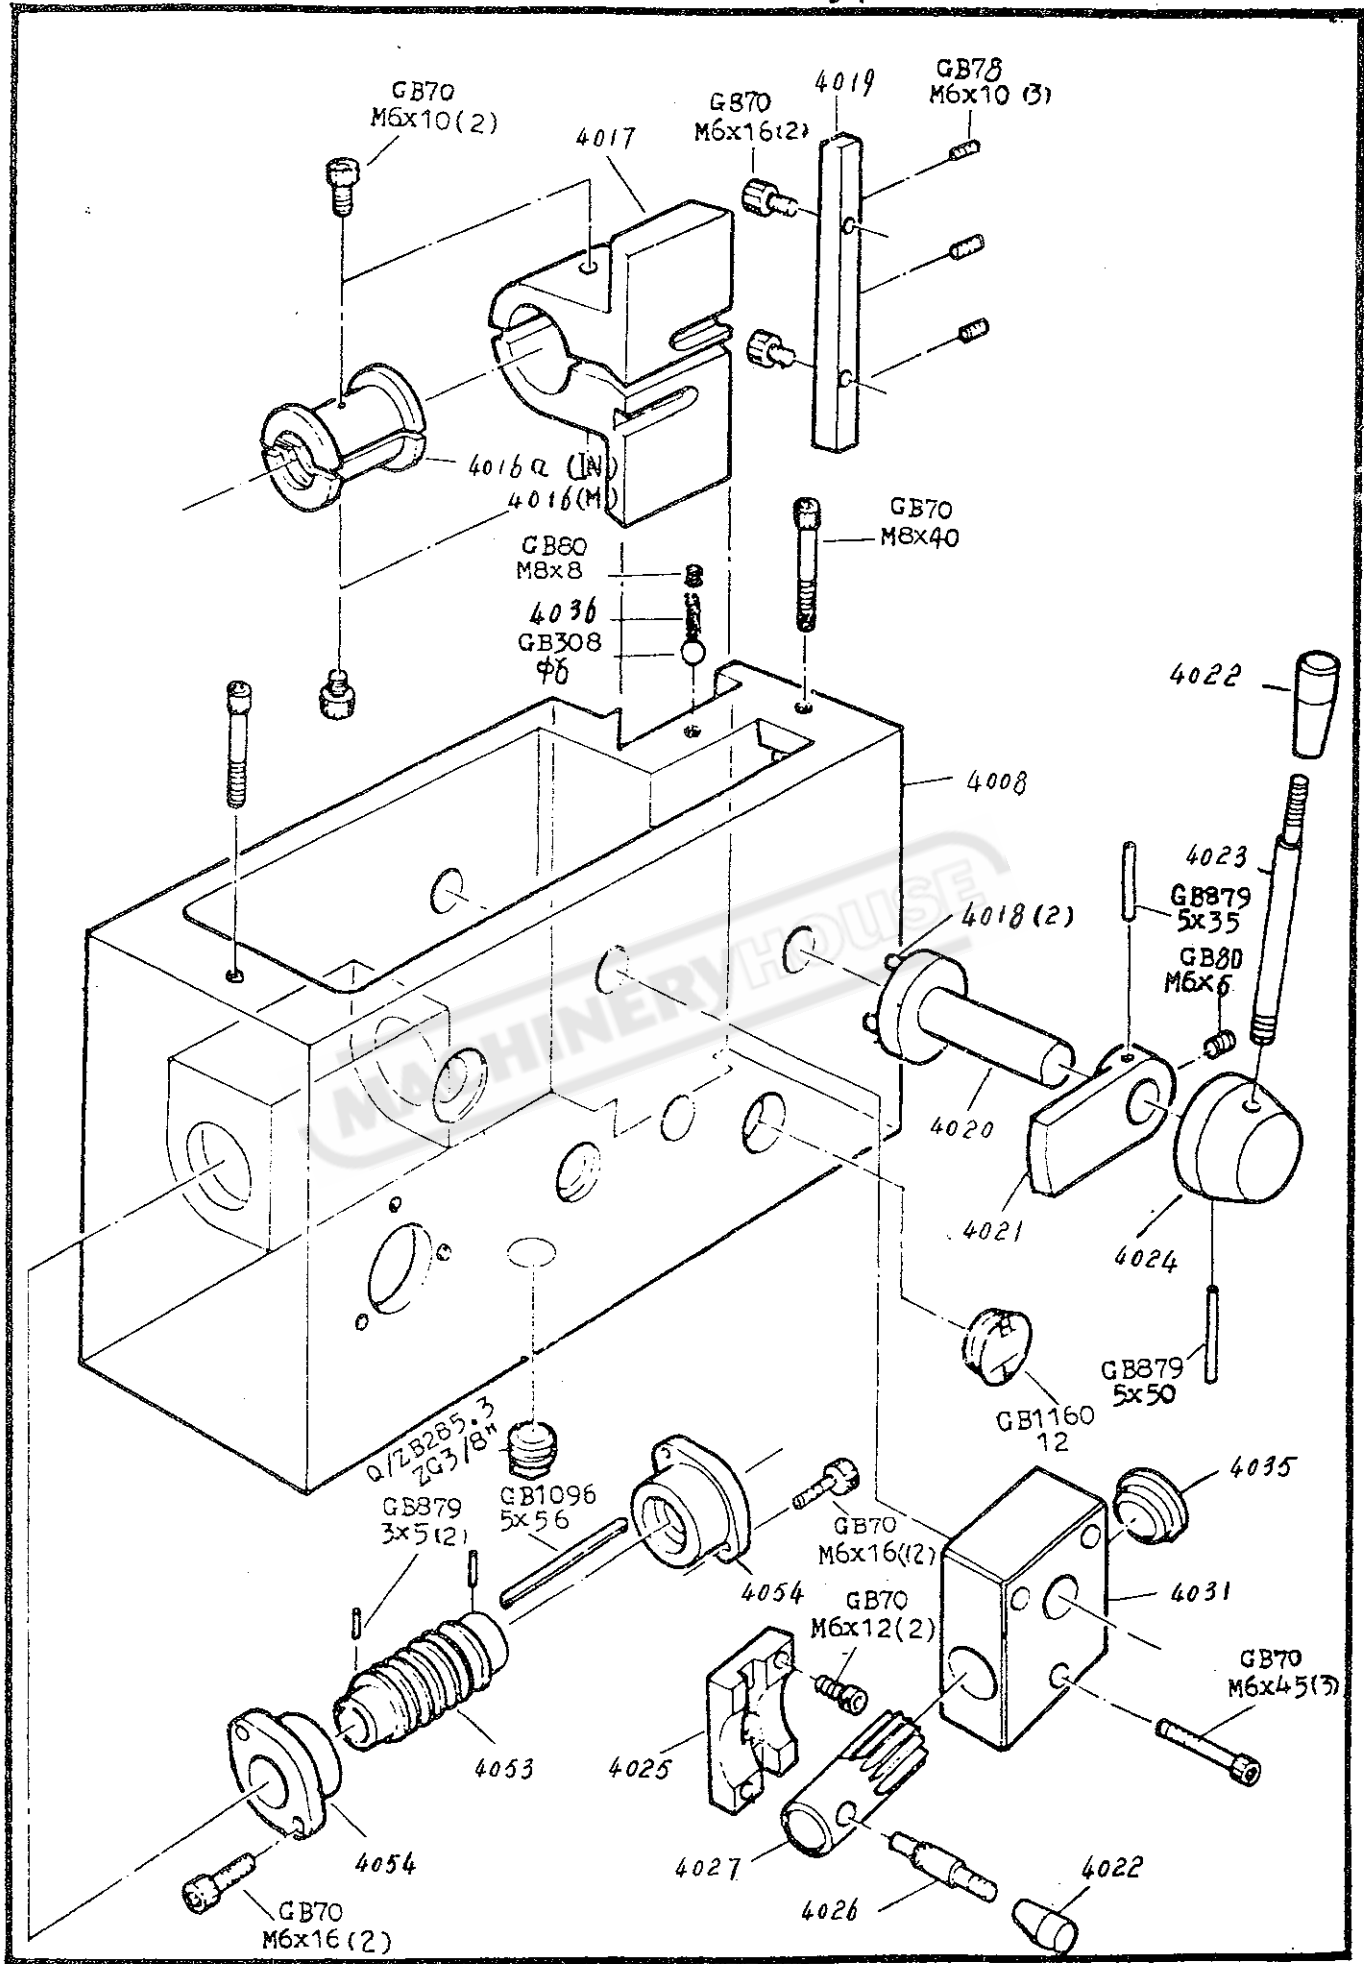

HEADSTOCK

GEARBOX

Parts List for AL-540A (L187)

23/08/2012

GEARBOX Metrit system

APRON Left hand, Lever type

Parts List for AL-540A (L187)

SADDLE & CROSS-SLIDE

Isopic type

CABINET & PANELS

Metric system

SWING FRAME, END GEARS & COVER

Inch system

INCH

MM