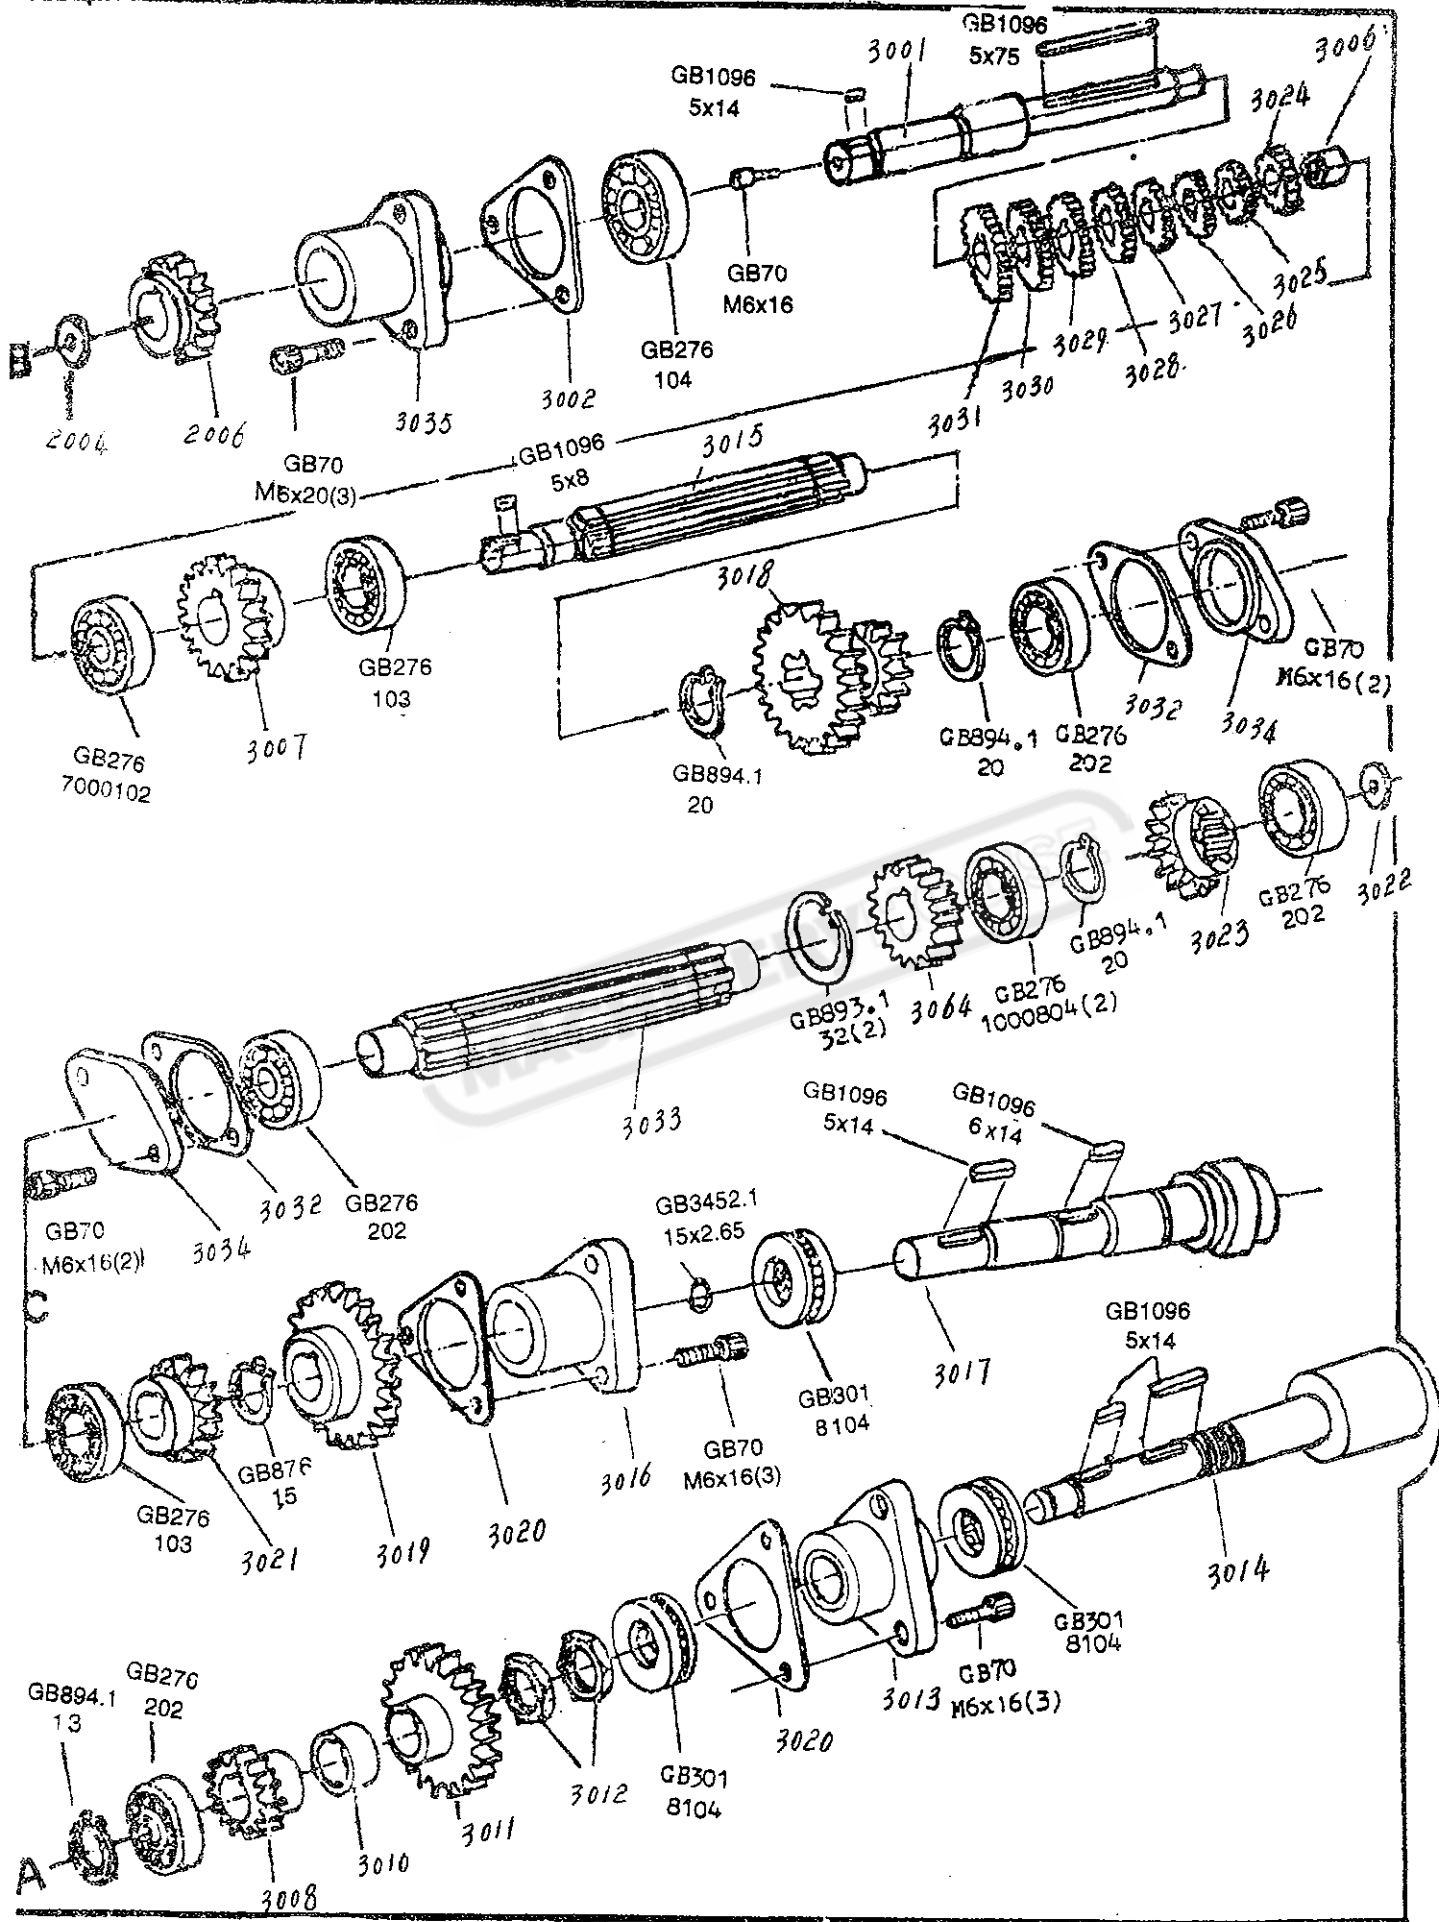

HEADSTOCK

GEARBOX

Parts List for AL-540A (L187)

23/08/2012

GEARBOX Metrit system

APRON Left hand, Lever type

Parts List for AL-540A (L187)

SADDLE & CROSS-SLIDE

Isopic type

CABINET & PANELS

Metric system

SWING FRAME, END GEARS & COVER

Inch system

INCH

MM