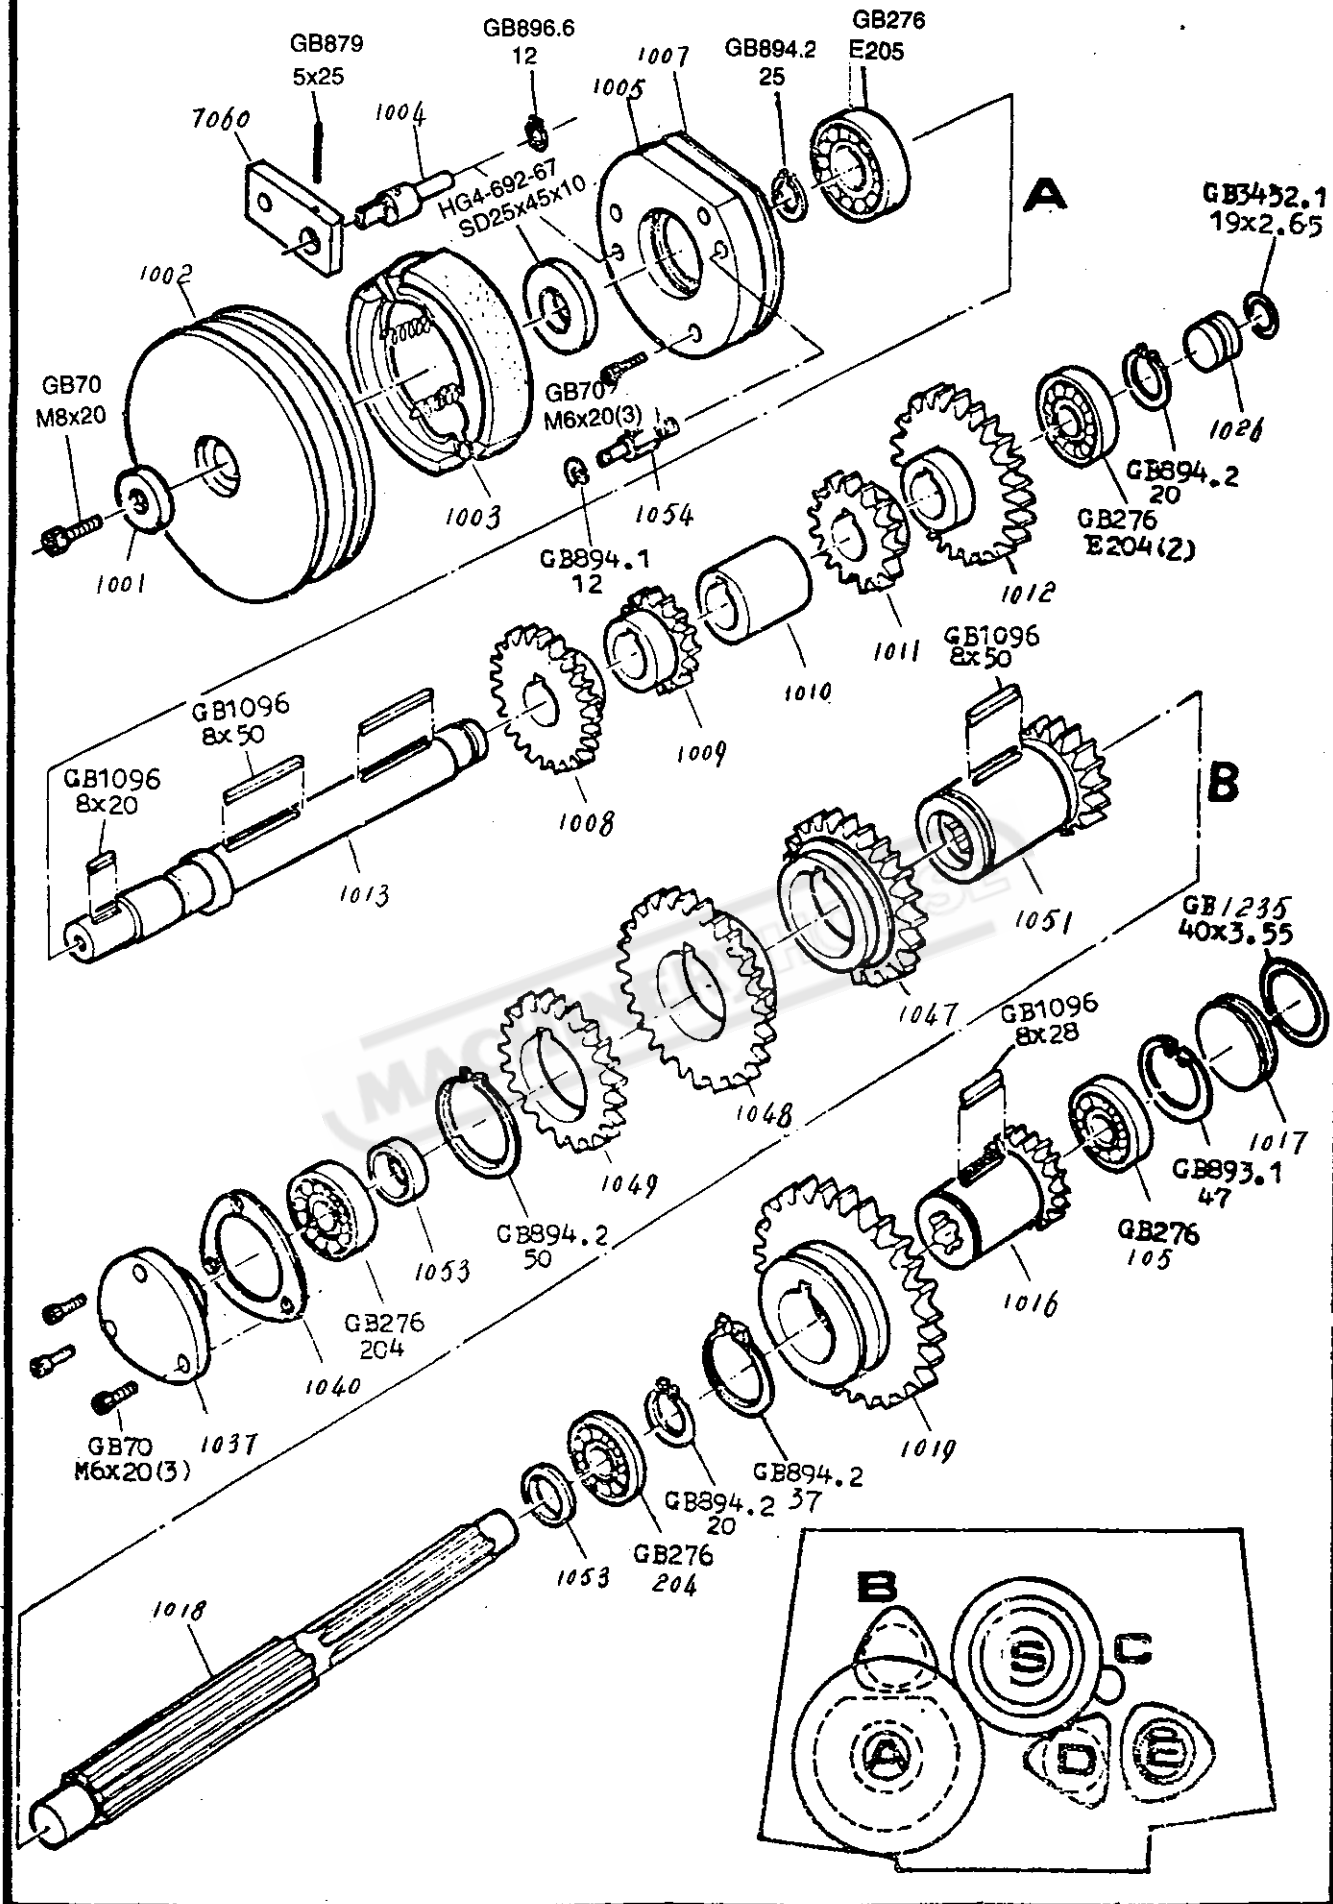

HEADSTOCK

GEARBOX

Parts List for AL-540A (L187)

23/08/2012

GEARBOX Metrit system

APRON Left hand, Lever type

Parts List for AL-540A (L187)

SADDLE & CROSS-SLIDE

Isopic type

CABINET & PANELS

Metric system

SWING FRAME, END GEARS & COVER

Inch system

INCH

MM