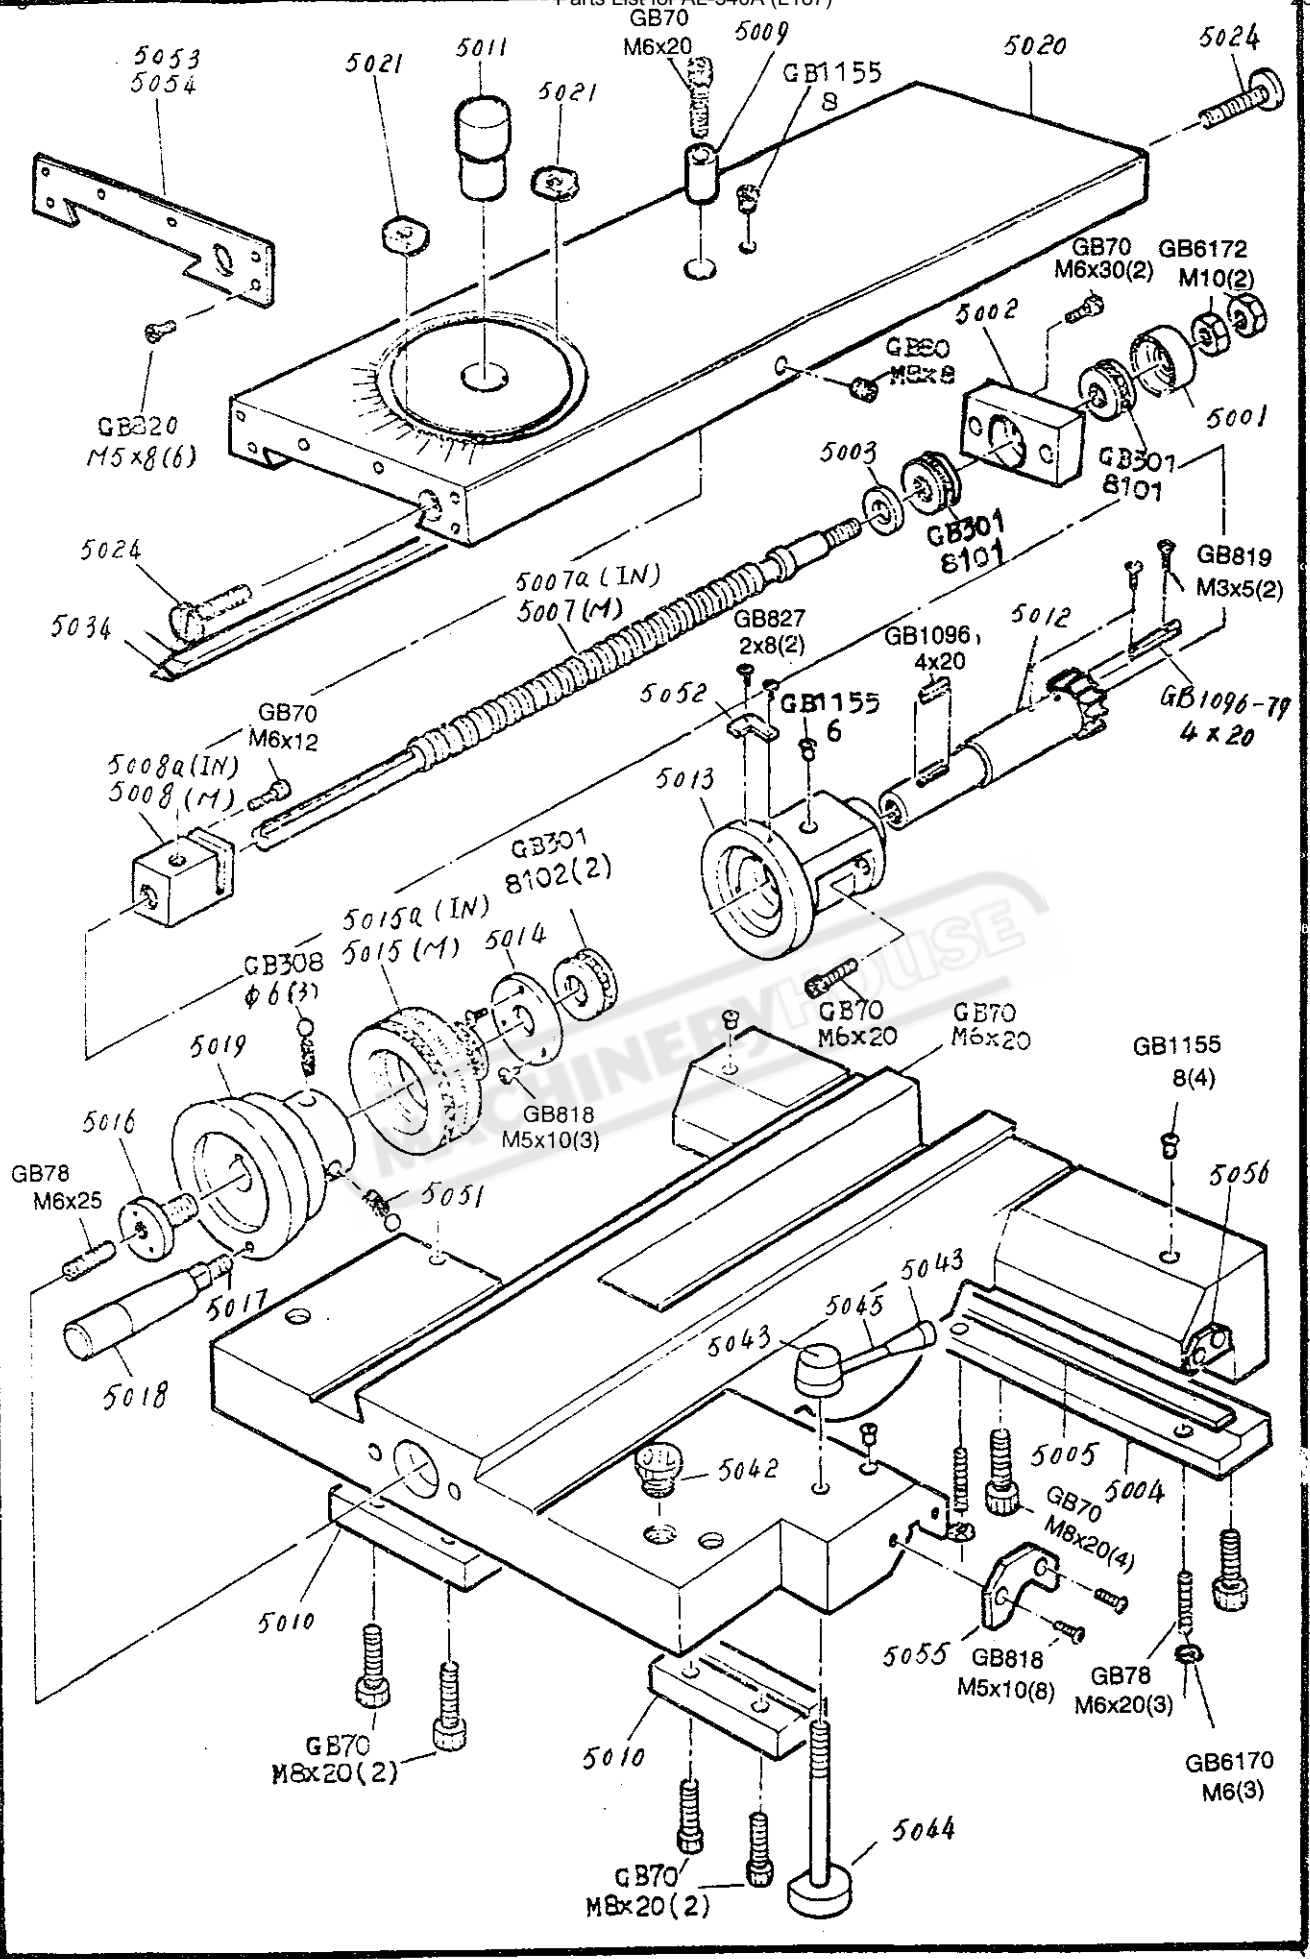

HEADSTOCK

GEARBOX

Parts List for AL-540A (L187)

23/08/2012

GEARBOX Metrit system

APRON Left hand, Lever type

Parts List for AL-540A (L187)

SADDLE & CROSS-SLIDE

Isopic type

CABINET & PANELS

Metric system

SWING FRAME, END GEARS & COVER

Inch system

INCH

MM