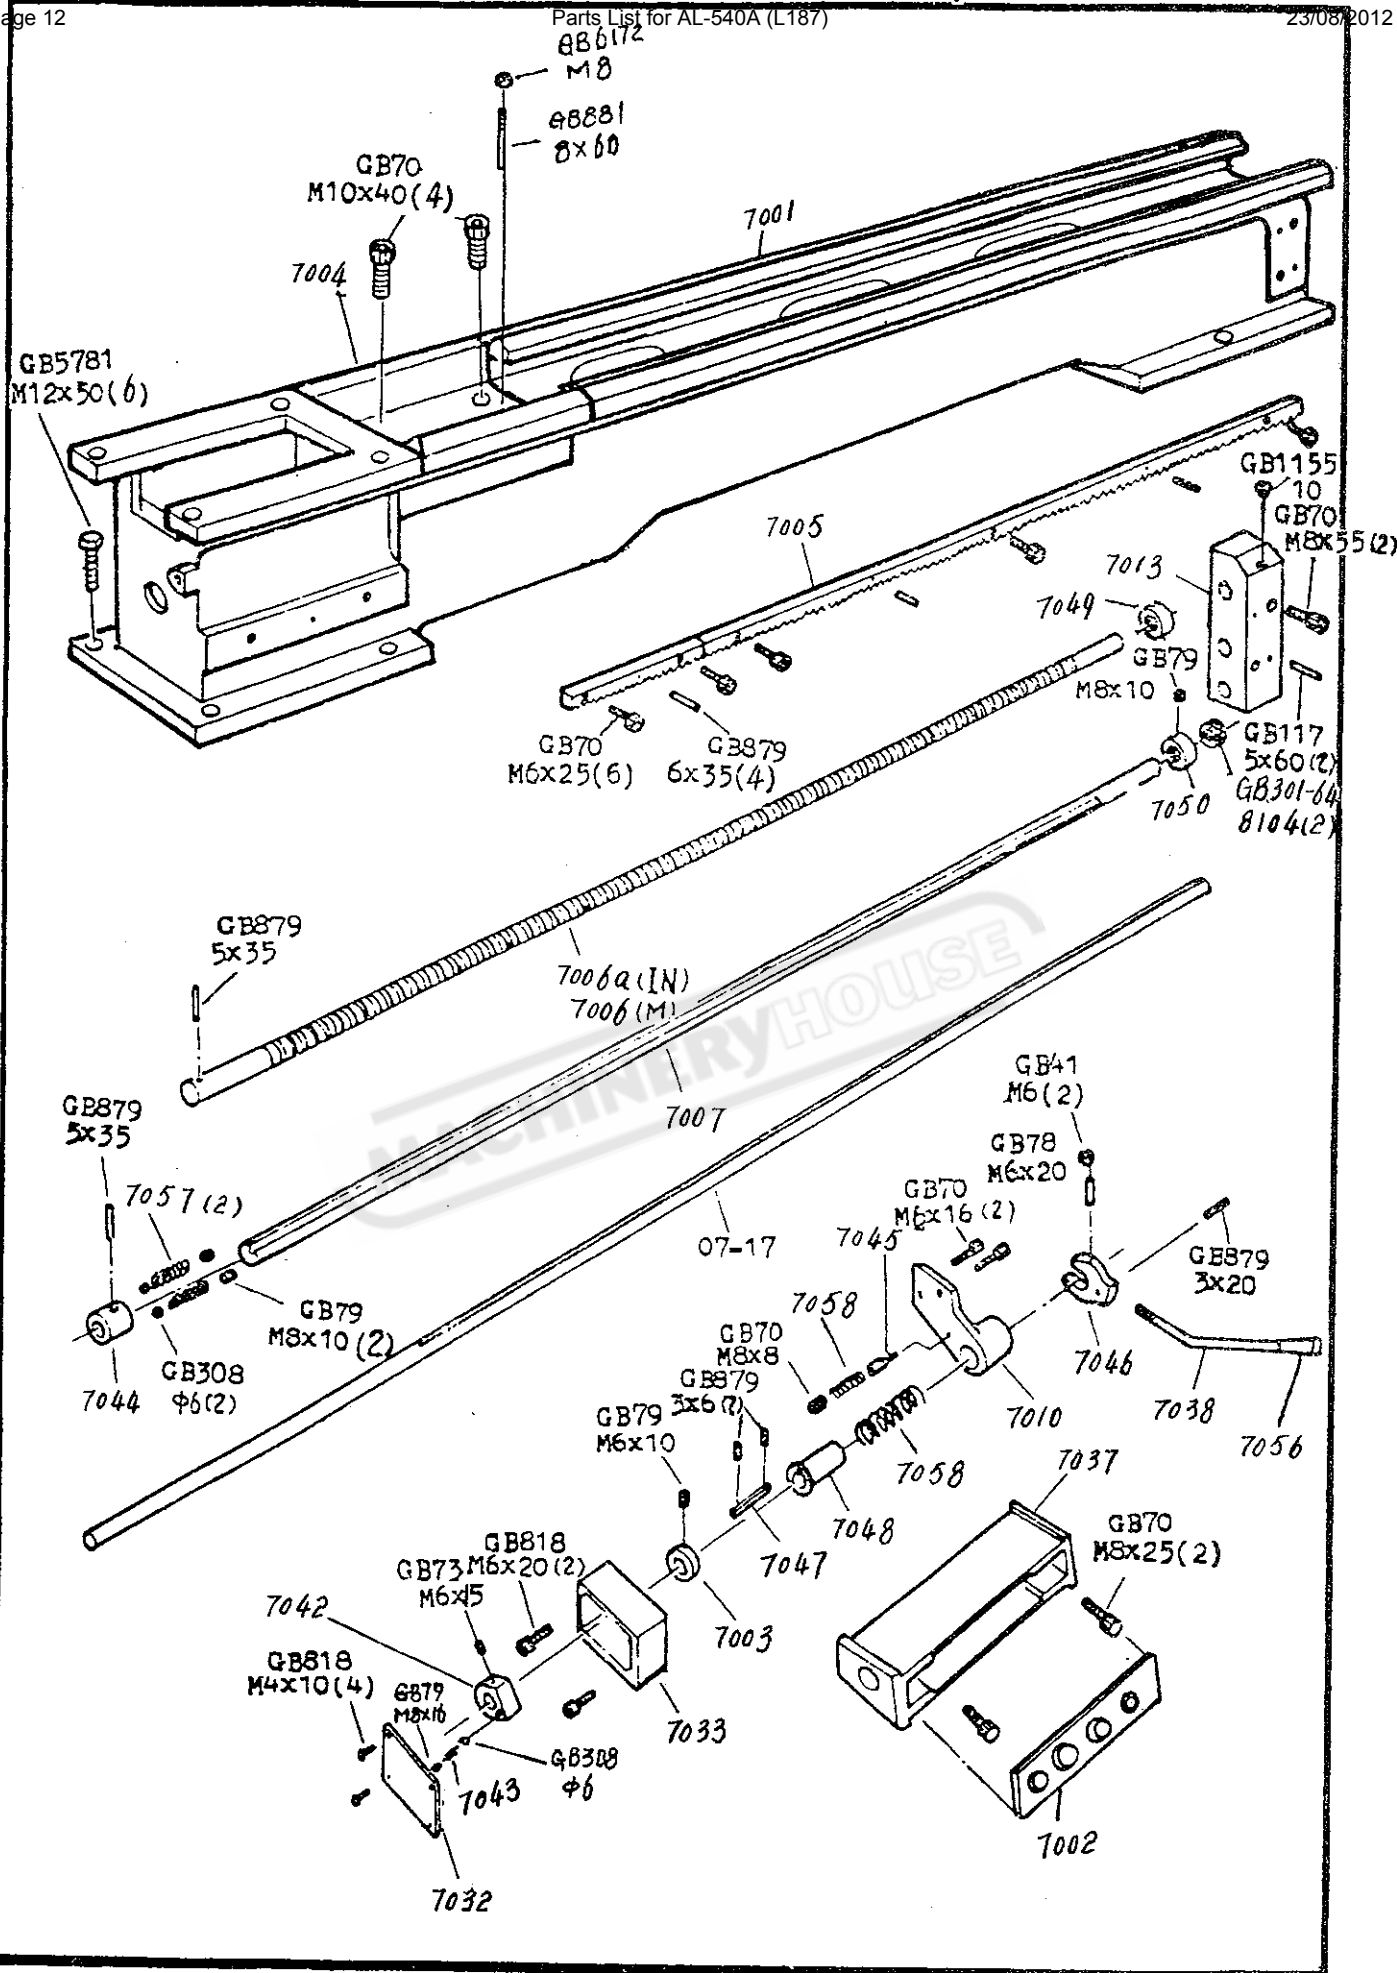

HEADSTOCK

GEARBOX

Parts List for AL-540A (L187)

23/08/2012

GEARBOX Metrit system

APRON Left hand, Lever type

Parts List for AL-540A (L187)

SADDLE & CROSS-SLIDE

Isopic type

CABINET & PANELS

Metric system

SWING FRAME, END GEARS & COVER

Inch system

INCH

MM