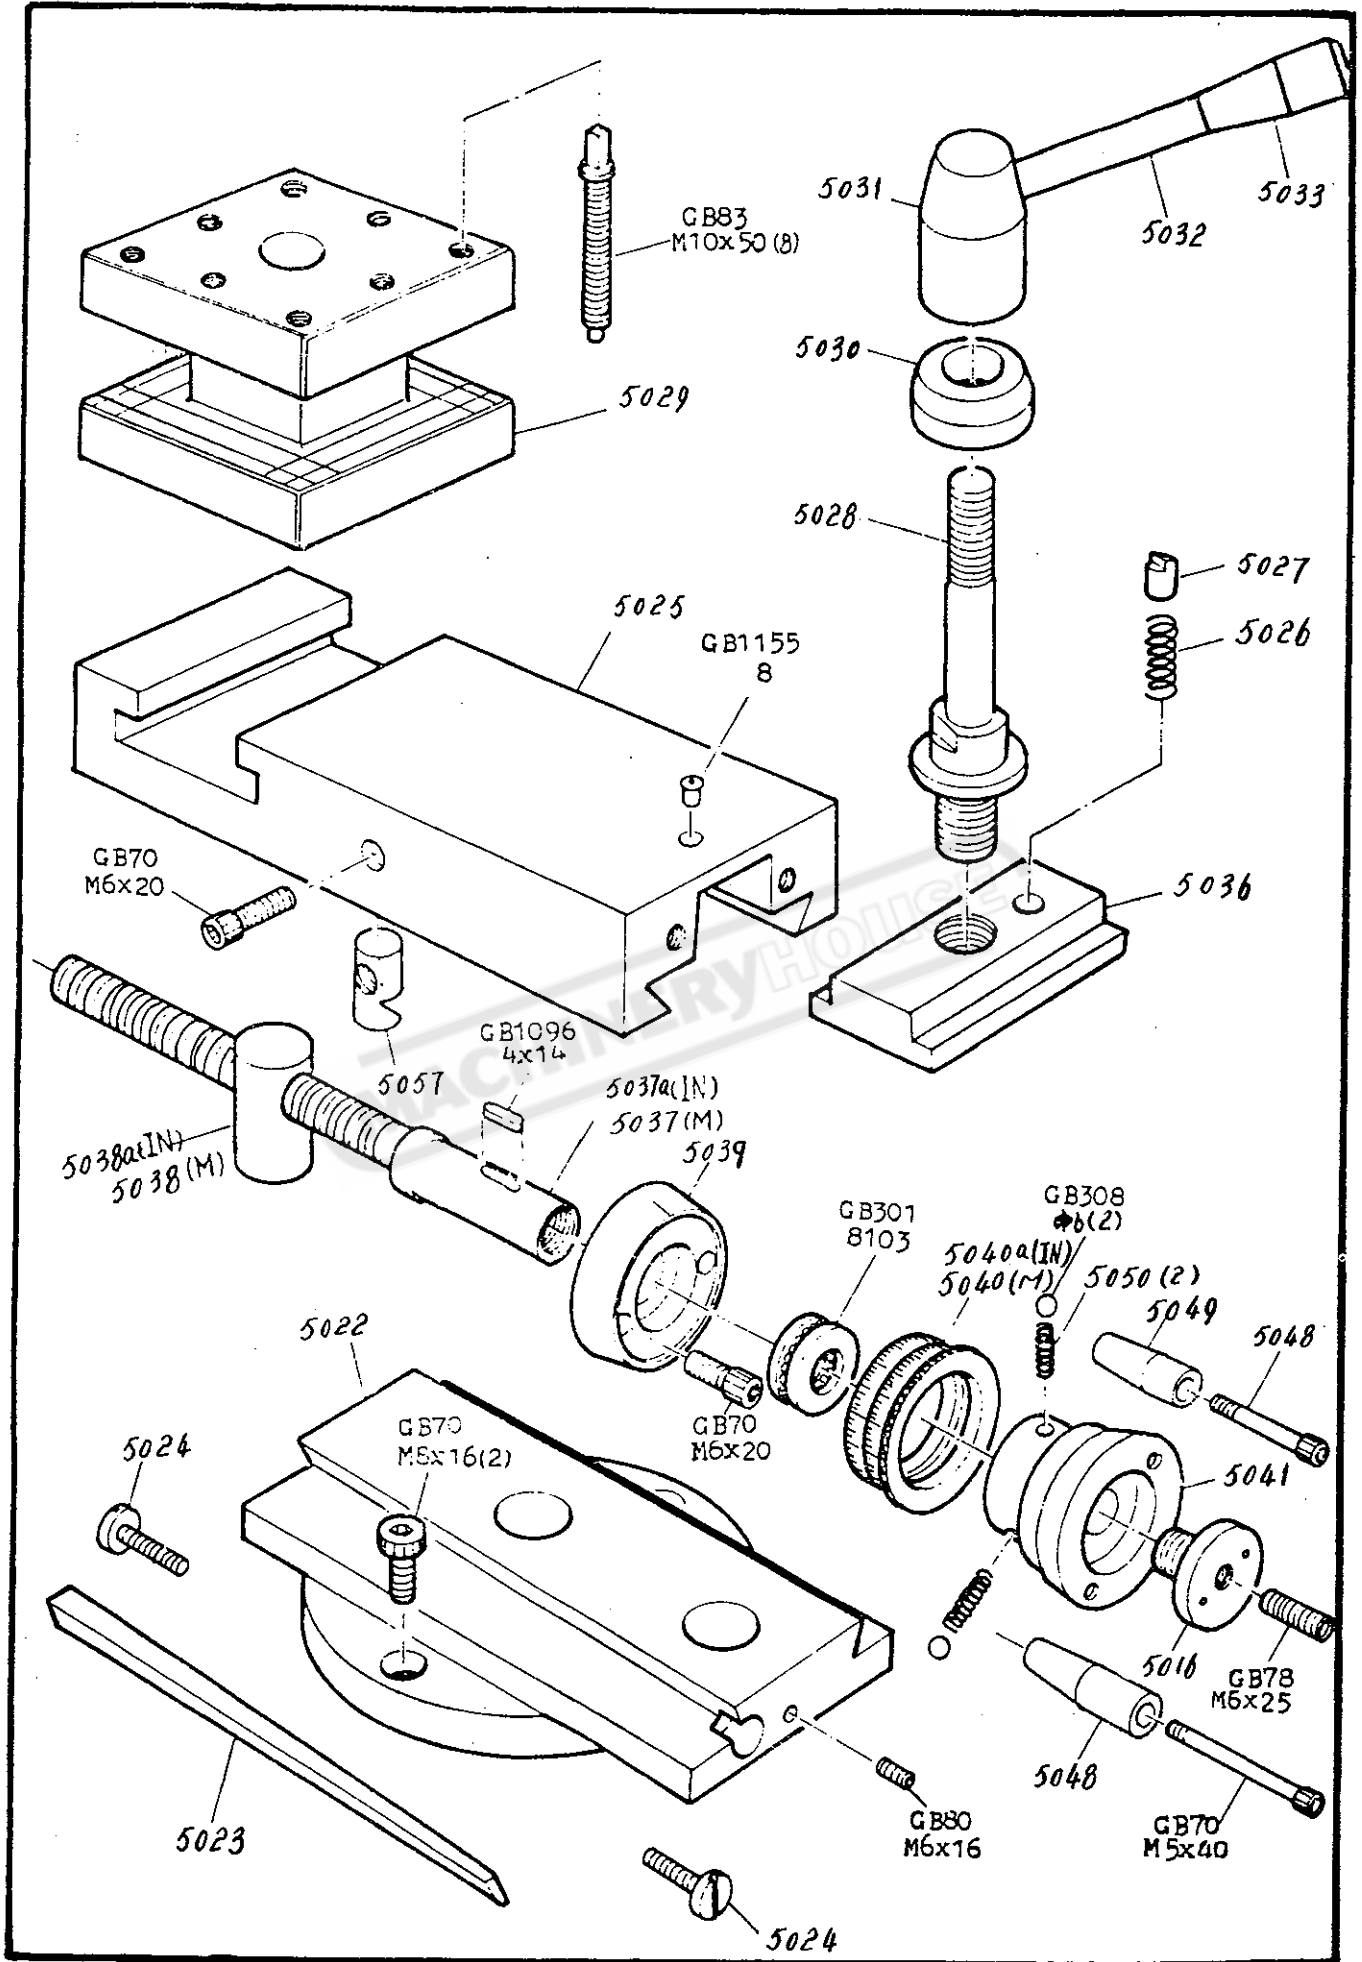

HEADSTOCK

GEARBOX

Parts List for AL-540A (L187)

23/08/2012

GEARBOX Metrit system

APRON Left hand, Lever type

Parts List for AL-540A (L187)

SADDLE & CROSS-SLIDE

Isopic type

CABINET & PANELS

Metric system

SWING FRAME, END GEARS & COVER

Inch system

INCH

MM