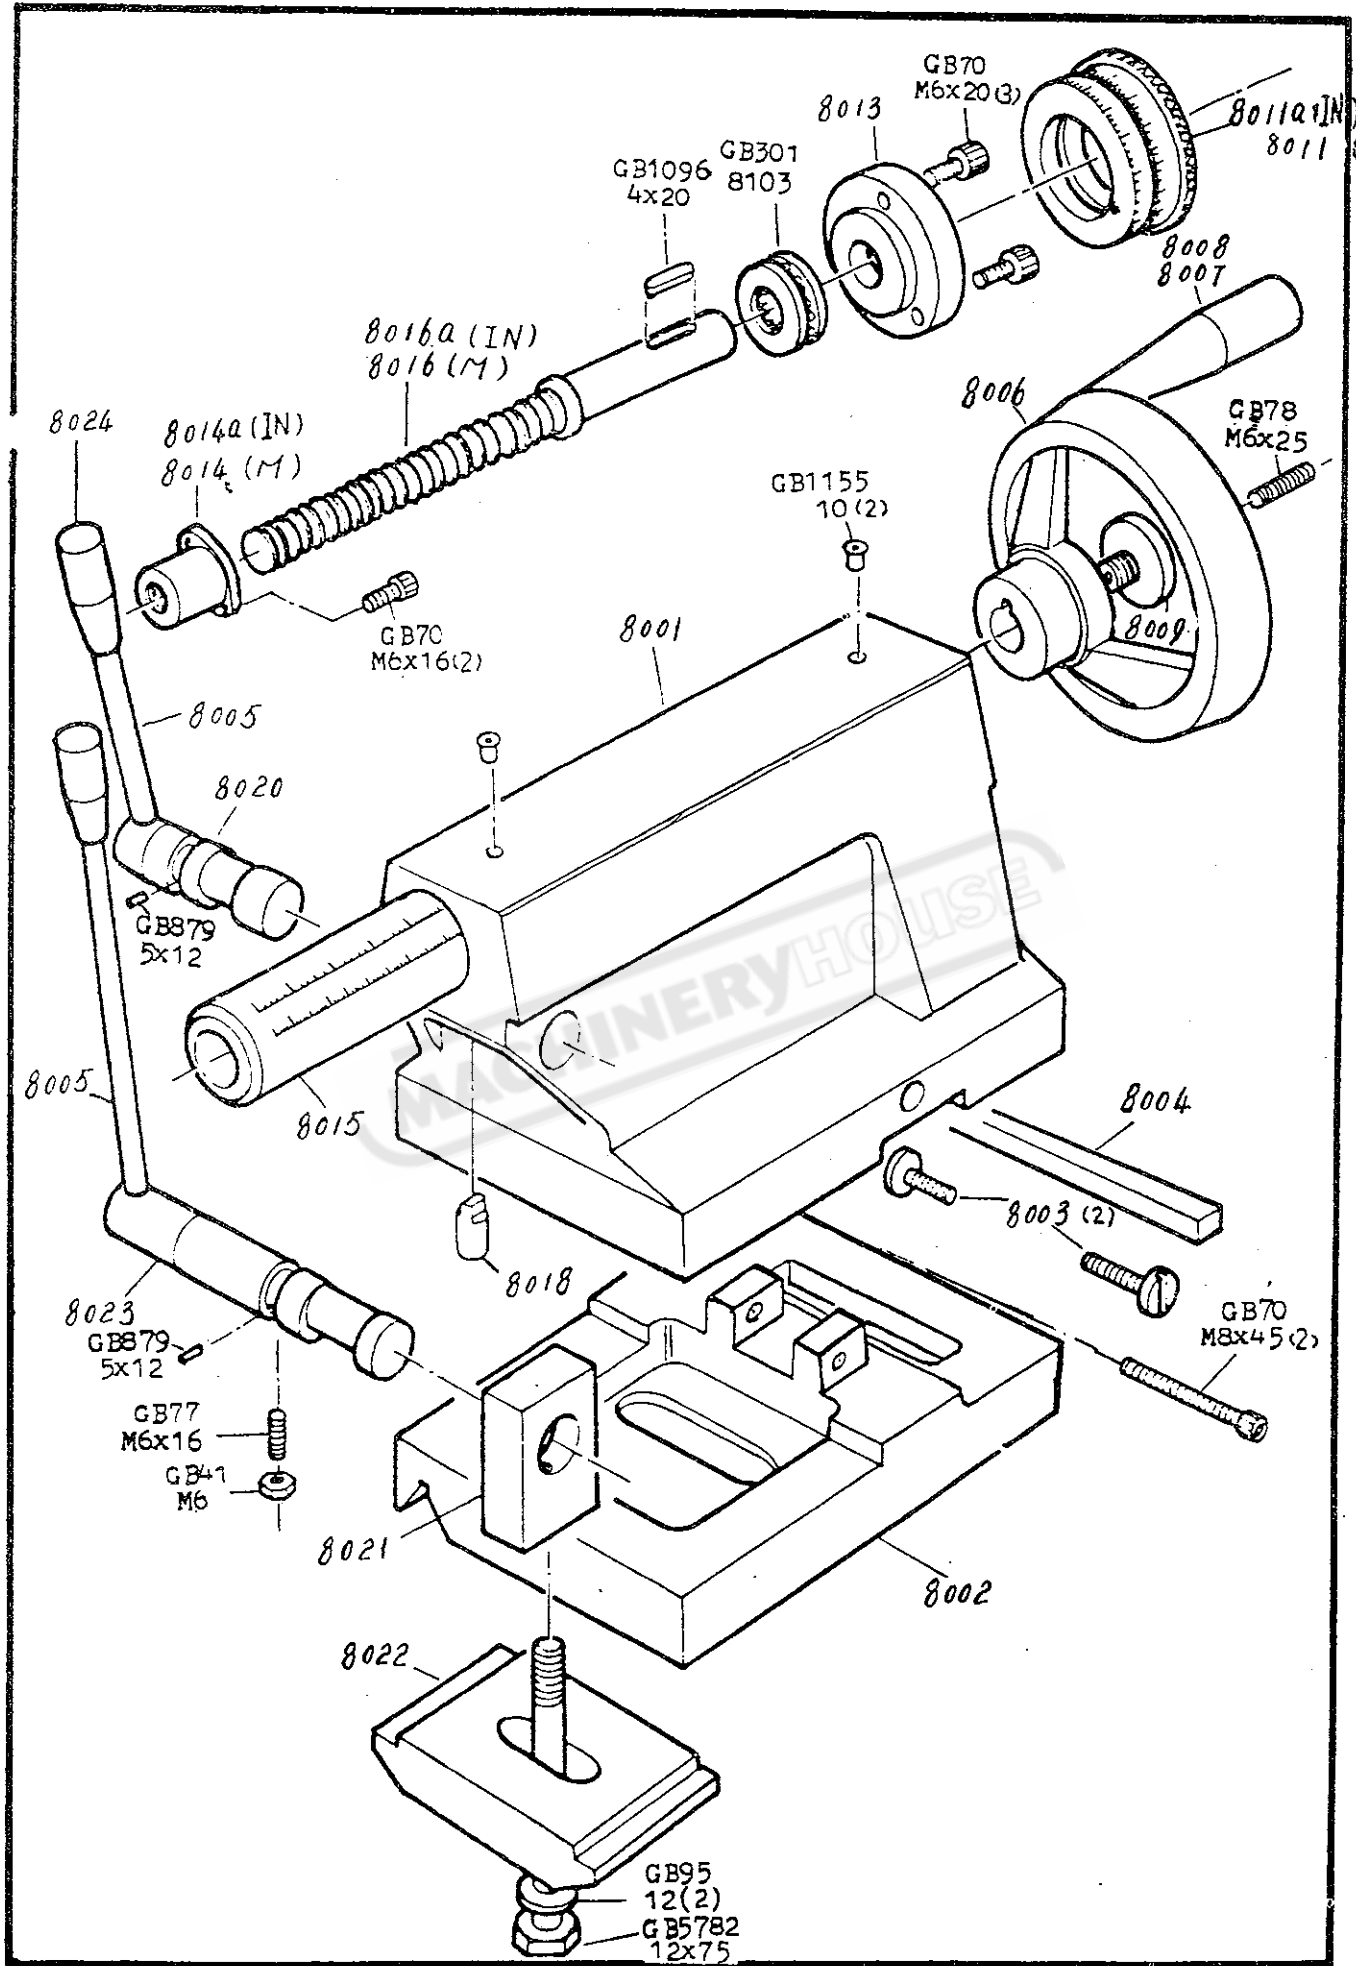

HEADSTOCK

GEARBOX

Parts List for AL-540A (L187)

23/08/2012

GEARBOX Metrit system

APRON Left hand, Lever type

Parts List for AL-540A (L187)

SADDLE & CROSS-SLIDE

Isopic type

CABINET & PANELS

Metric system

SWING FRAME, END GEARS & COVER

Inch system

INCH

MM